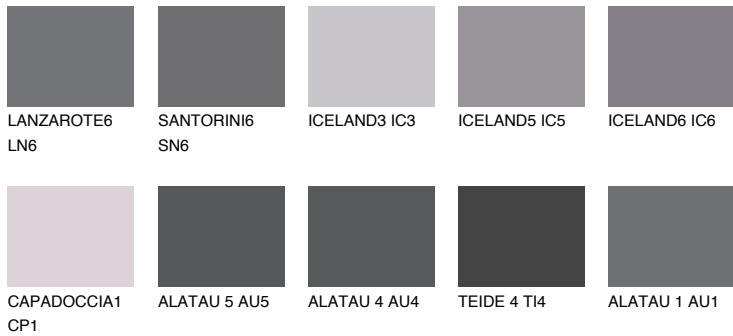

COLOUR DETAILS

TEIDE 5 TI5

5% TSR 4%

Matching colours

COLOURS

INTENSE

For more information on plasters and paints, go to www.ceresit.ee

*The presented colours refer to plasters and paints offered by Ceresit. Due to the use of digital techniques, the presented colours might not represent the original ones, thus they cannot be considered as a reliable colour presentation. We recommend checking the authentic colour samples.