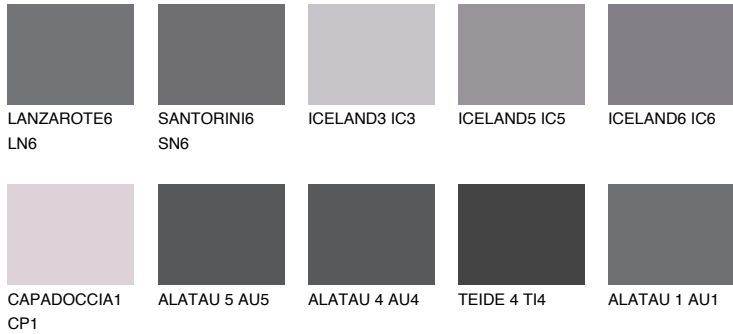

COLOUR DETAILS

TEIDE 5 TI5

5% TSR 4%

Matching colours

COLOURS

INTENSE

For more information on plasters and paints, go to www.ceresit.ee

*The presented colours refer to plasters and paints offered by Ceresit. Due to the use of digital techniques, the presented colours might not represent the original ones, thus they cannot be considered as a reliable colour presentation. We recommend checking the authentic colour samples.