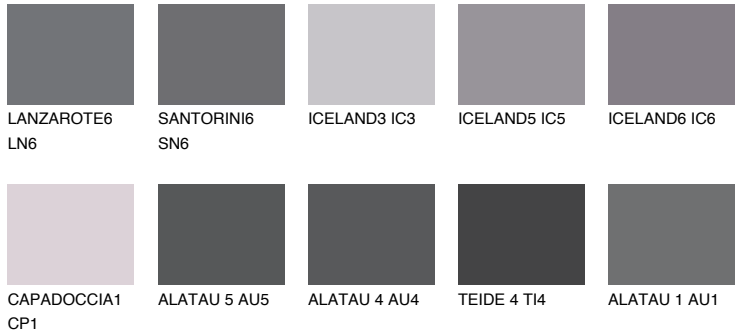

COLOUR DETAILS

TEIDE 5 TI5

5% TSR 4%

Matching colours

COLOURS

INTENSE

For more information on plasters and paints, go to www.ceresit.ee

*The presented colours refer to plasters and paints offered by Ceresit. Due to the use of digital techniques, the presented colours might not represent the original ones, thus they cannot be considered as a reliable colour presentation. We recommend checking the authentic colour samples.