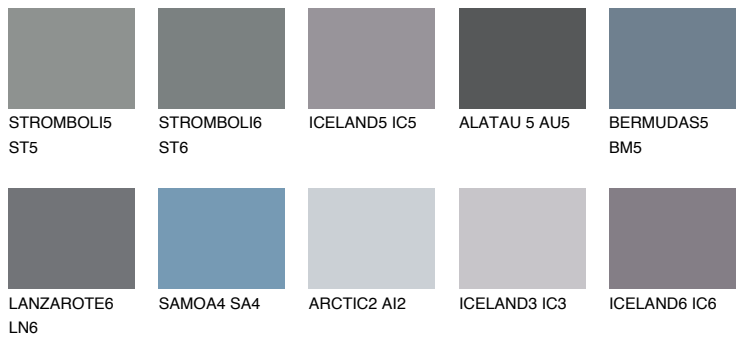

COLOUR DETAILS

TEIDE 6 TI6

4% TSR 3%

Matching colours

COLOURS

INTENSE

For more information on plasters and paints, go to www.ceresit.ee

*The presented colours refer to plasters and paints offered by Ceresit. Due to the use of digital techniques, the presented colours might not represent the original ones, thus they cannot be considered as a reliable colour presentation. We recommend checking the authentic colour samples.