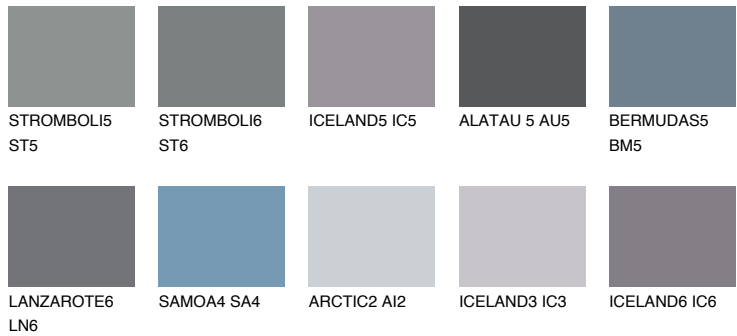

# COLOUR DETAILS

## TEIDE 6 TI6

4% TSR 3%

### Matching colours

#### COLOURS