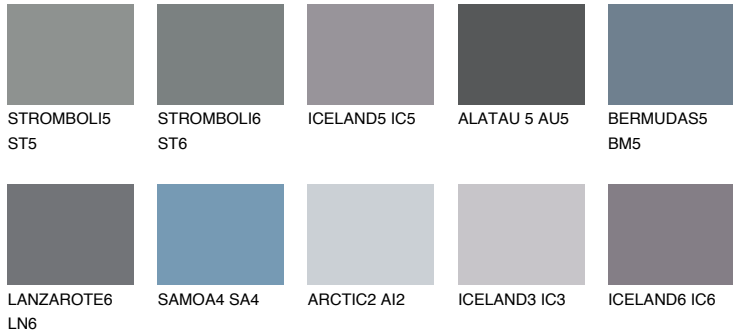

COLOUR DETAILS

TEIDE 6 TI6

4% TSR 3%

Matching colours

COLOURS

INTENSE

For more information on plasters and paints, go to www.ceresit.ee

*The presented colours refer to plasters and paints offered by Ceresit. Due to the use of digital techniques, the presented colours might not represent the original ones, thus they cannot be considered as a reliable colour presentation. We recommend checking the authentic colour samples.