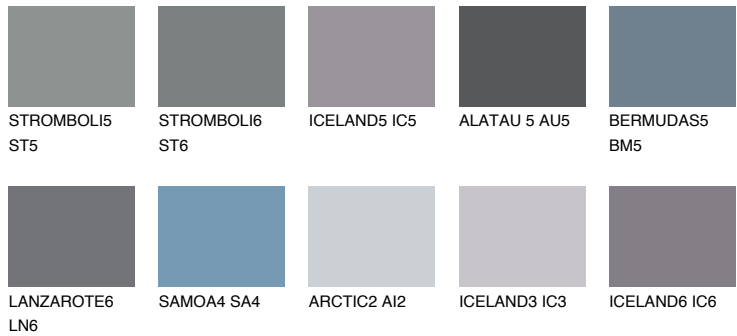

COLOUR DETAILS

TEIDE 6 TI6

4% TSR 3%

Matching colours

COLOURS

INTENSE

For more information on plasters and paints, go to www.ceresit.ee

*The presented colours refer to plasters and paints offered by Ceresit. Due to the use of digital techniques, the presented colours might not represent the original ones, thus they cannot be considered as a reliable colour presentation. We recommend checking the authentic colour samples.