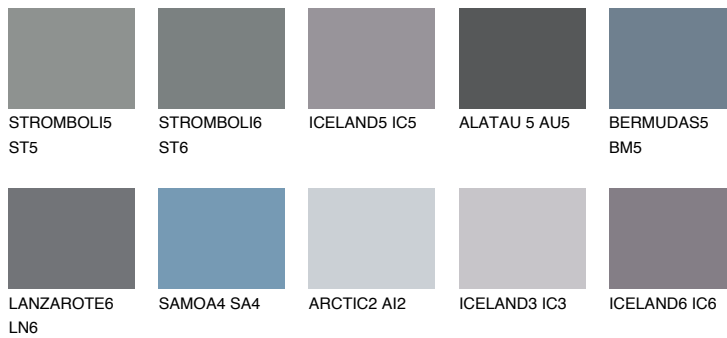

COLOUR DETAILS

TEIDE 6 TI6

4% TSR 3%

Matching colours

COLOURS

INTENSE

For more information on plasters and paints, go to www.ceresit.ee

*The presented colours refer to plasters and paints offered by Ceresit. Due to the use of digital techniques, the presented colours might not represent the original ones, thus they cannot be considered as a reliable colour presentation. We recommend checking the authentic colour samples.