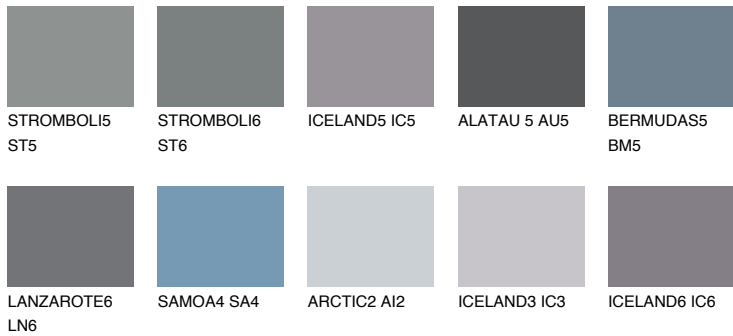

# COLOUR DETAILS

## TEIDE 6 TI6

4% TSR 3%

### Matching colours

#### COLOURS