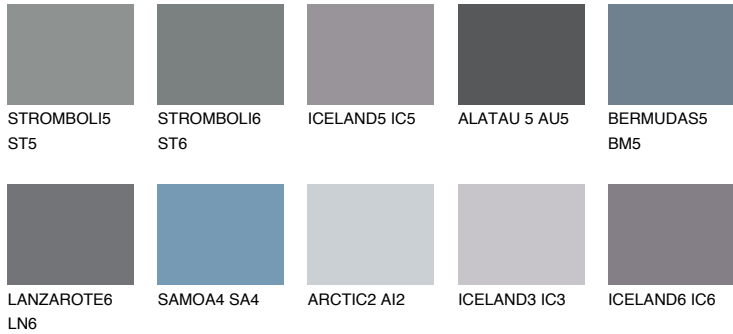

# COLOUR DETAILS

## TEIDE 6 TI6

4% TSR 3%

### Matching colours

#### COLOURS