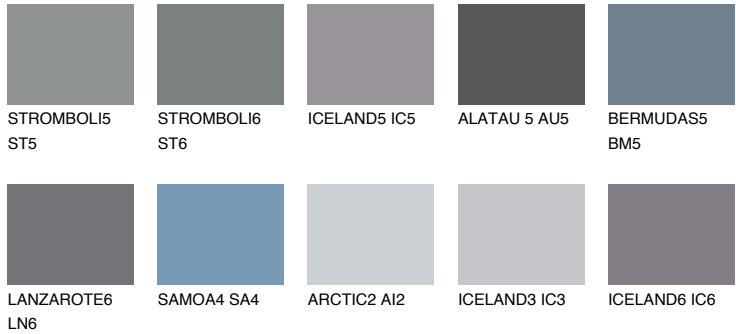

COLOUR DETAILS

TEIDE 6 TI6

4% TSR 3%

Matching colours

COLOURS

INTENSE

For more information on plasters and paints, go to www.ceresit.ee

*The presented colours refer to plasters and paints offered by Ceresit. Due to the use of digital techniques, the presented colours might not represent the original ones, thus they cannot be considered as a reliable colour presentation. We recommend checking the authentic colour samples.