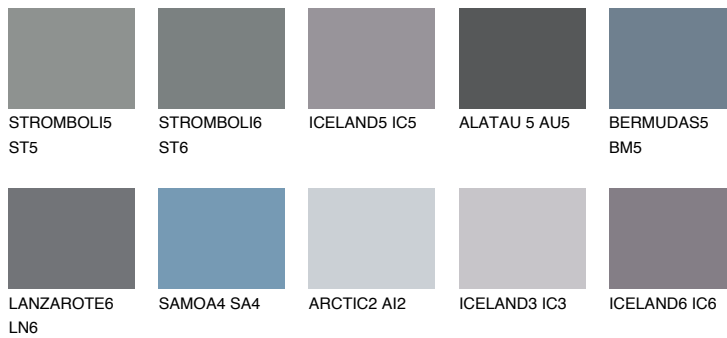

TEIDE 6 TI6

4% TSR 3%

Matching colours

COLOURS

INTENSE

For more information on plasters and paints, go to
www.ceresit.ee

*The presented colours refer to plasters and paints offered by Ceresit. Due to the use of digital techniques, the presented colours might not represent the original ones, thus they cannot be considered as a reliable colour presentation. We recommend checking the authentic colour samples.