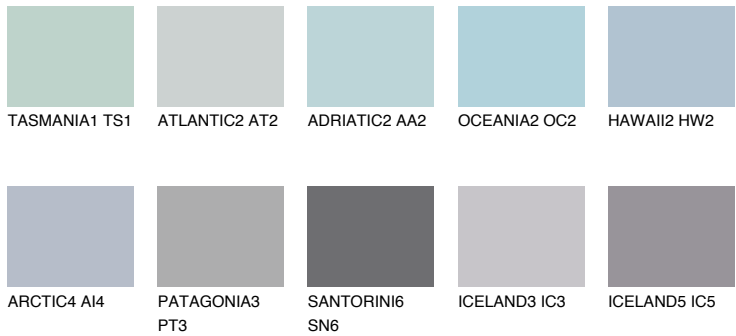

COLOUR DETAILS

AZORES3 AZ3

49% TSR 56%

Matching colours

COLOURS

INTENSE

For more information on plasters and paints, go to www.ceresit.ee

*The presented colours refer to plasters and paints offered by Ceresit. Due to the use of digital techniques, the presented colours might not represent the original ones, thus they cannot be considered as a reliable colour presentation. We recommend checking the authentic colour samples.