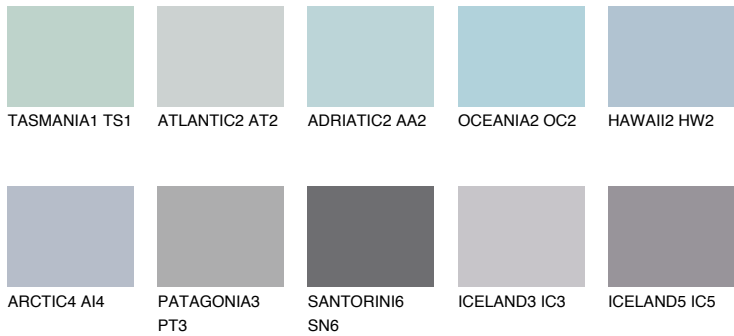

COLOUR DETAILS

AZORES3 AZ3

49% TSR 56%

Matching colours

COLOURS

INTENSE

For more information on plasters and paints, go to www.ceresit.ee

*The presented colours refer to plasters and paints offered by Ceresit. Due to the use of digital techniques, the presented colours might not represent the original ones, thus they cannot be considered as a reliable colour presentation. We recommend checking the authentic colour samples.