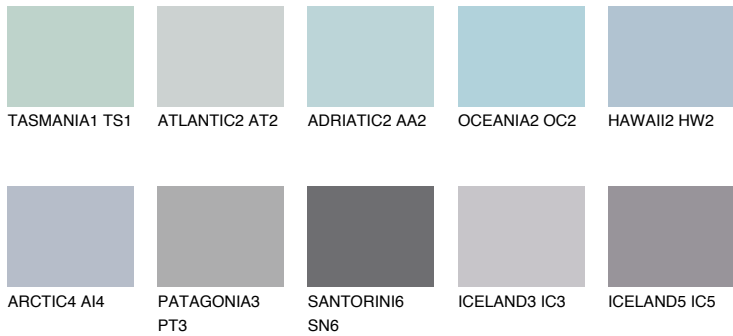

COLOUR DETAILS

AZORES3 AZ3

49% TSR 56%

Matching colours

COLOURS

INTENSE

For more information on plasters and paints, go to www.ceresit.ee

*The presented colours refer to plasters and paints offered by Ceresit. Due to the use of digital techniques, the presented colours might not represent the original ones, thus they cannot be considered as a reliable colour presentation. We recommend checking the authentic colour samples.