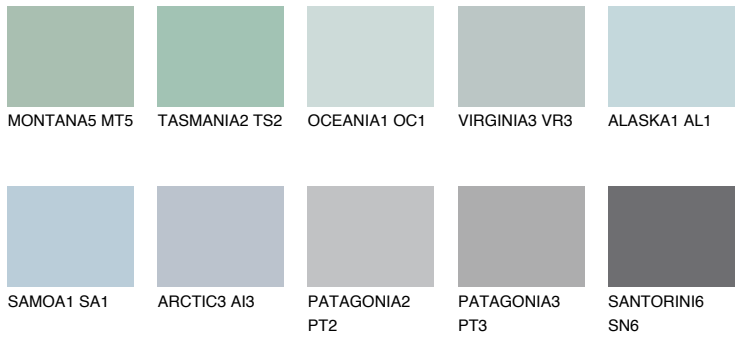

COLOUR DETAILS

TAHITI1 TH1

60% **TSR** 61%

Matching colours

COLOURS

INTENSE

For more information on plasters and paints, go to www.ceresit.ee

*The presented colours refer to plasters and paints offered by Ceresit. Due to the use of digital techniques, the presented colours might not represent the original ones, thus they cannot be considered as a reliable colour presentation. We recommend checking the authentic colour samples.