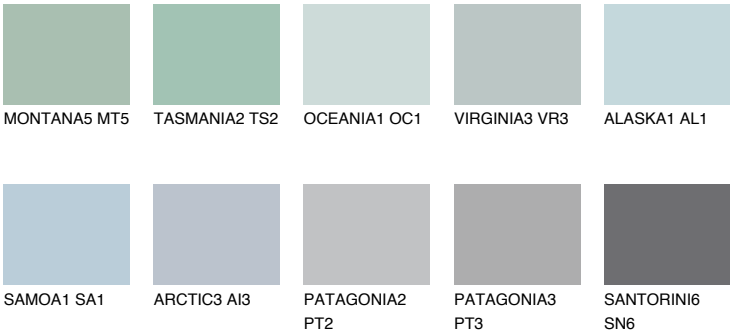

TAHITI1 TH1

60% **TSR** 61%

Matching colours

COLOURS

INTENSE

For more information on plasters and paints, go to www.ceresit.ee

*The presented colours refer to plasters and paints offered by Ceresit. Due to the use of digital techniques, the presented colours might not represent the original ones, thus they cannot be considered as a reliable colour presentation. We recommend checking the authentic colour samples.