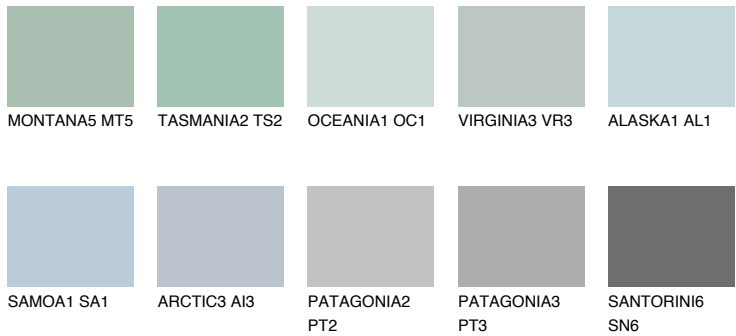

COLOUR DETAILS

TAHITI1 TH1

60% **TSR** 61%

Matching colours

COLOURS

INTENSE

For more information on plasters and paints, go to www.ceresit.ee

*The presented colours refer to plasters and paints offered by Ceresit. Due to the use of digital techniques, the presented colours might not represent the original ones, thus they cannot be considered as a reliable colour presentation. We recommend checking the authentic colour samples.