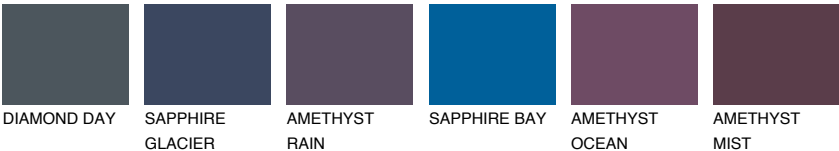

TAHITI1 TH1

60% **TSR** 61%

Matching colours

COLOURS

INTENSE

For more information on plasters and paints, go to www.ceresit.ee

*The presented colours refer to plasters and paints offered by Ceresit. Due to the use of digital techniques, the presented colours might not represent the original ones, thus they cannot be considered as a reliable colour presentation. We recommend checking the authentic colour samples.