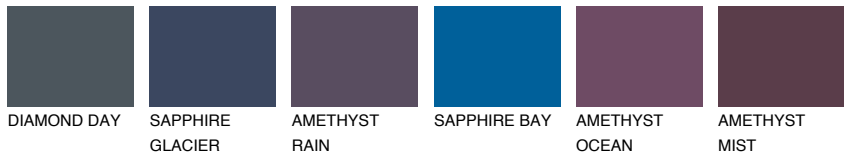

COLOUR DETAILS

TAHITI1 TH1

60% **TSR** 61%

Matching colours

COLOURS

INTENSE

For more information on plasters and paints, go to www.ceresit.ee

*The presented colours refer to plasters and paints offered by Ceresit. Due to the use of digital techniques, the presented colours might not represent the original ones, thus they cannot be considered as a reliable colour presentation. We recommend checking the authentic colour samples.