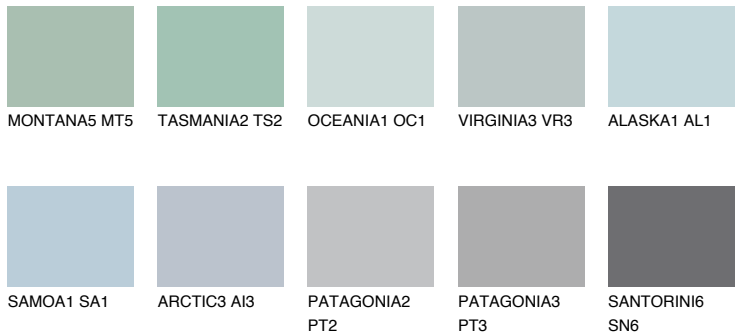

# COLOUR DETAILS

## TAHITI1 TH1

60% **TSR** 61%

### Matching colours

#### COLOURS