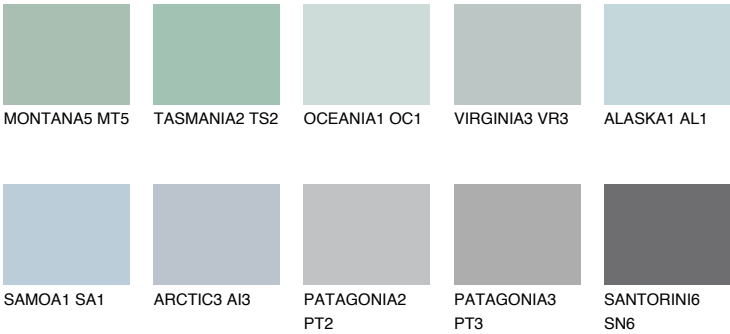

COLOUR DETAILS

TAHITI1 TH1

60% **TSR** 61%

Matching colours

COLOURS

INTENSE

For more information on plasters and paints, go to www.ceresit.ee

*The presented colours refer to plasters and paints offered by Ceresit. Due to the use of digital techniques, the presented colours might not represent the original ones, thus they cannot be considered as a reliable colour presentation. We recommend checking the authentic colour samples.