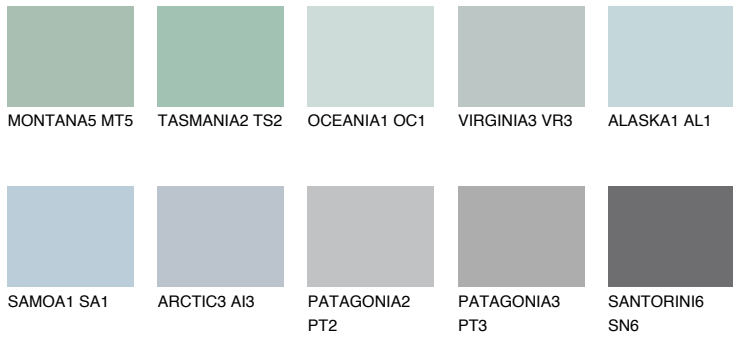

COLOUR DETAILS

TAHITI1 TH1

60% **TSR** 61%

Matching colours

COLOURS

INTENSE

For more information on plasters and paints, go to www.ceresit.ee

*The presented colours refer to plasters and paints offered by Ceresit. Due to the use of digital techniques, the presented colours might not represent the original ones, thus they cannot be considered as a reliable colour presentation. We recommend checking the authentic colour samples.