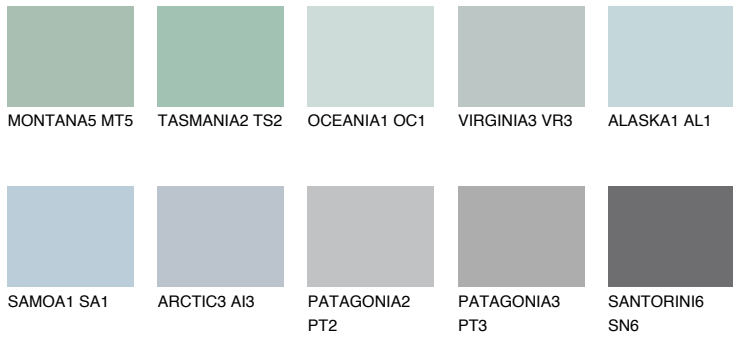

# COLOUR DETAILS

## TAHITI1 TH1

60% **TSR** 61%

### Matching colours

#### COLOURS