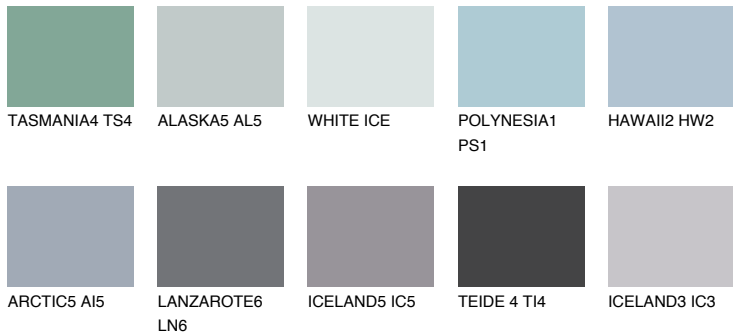

COLOUR DETAILS

AZORES4 AZ4

41% TSR 44%

Matching colours

COLOURS

INTENSE

For more information on plasters and paints, go to www.ceresit.ee

*The presented colours refer to plasters and paints offered by Ceresit. Due to the use of digital techniques, the presented colours might not represent the original ones, thus they cannot be considered as a reliable colour presentation. We recommend checking the authentic colour samples.