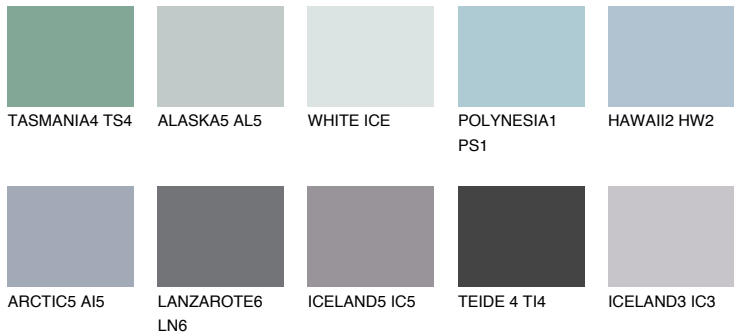

# COLOUR DETAILS

## AZORES4 AZ4

41% TSR 44%

### Matching colours

#### COLOURS