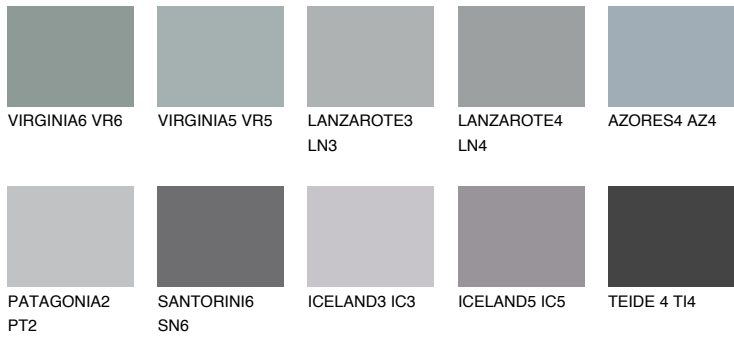

AZORES5 AZ5

33% **TSR** 33%

Matching colours

COLOURS

INTENSE

For more information on plasters and paints, go to www.ceresit.ee

*The presented colours refer to plasters and paints offered by Ceresit. Due to the use of digital techniques, the presented colours might not represent the original ones, thus they cannot be considered as a reliable colour presentation. We recommend checking the authentic colour samples.