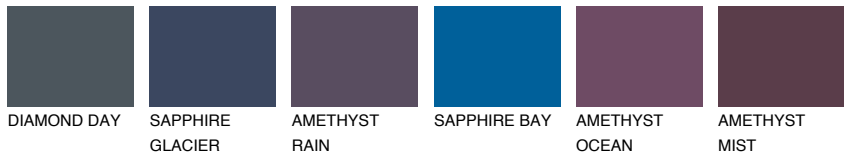

AZORES5 AZ5

33% **TSR** 33%

Matching colours

COLOURS

INTENSE

For more information on plasters and paints, go to www.ceresit.ee

*The presented colours refer to plasters and paints offered by Ceresit. Due to the use of digital techniques, the presented colours might not represent the original ones, thus they cannot be considered as a reliable colour presentation. We recommend checking the authentic colour samples.