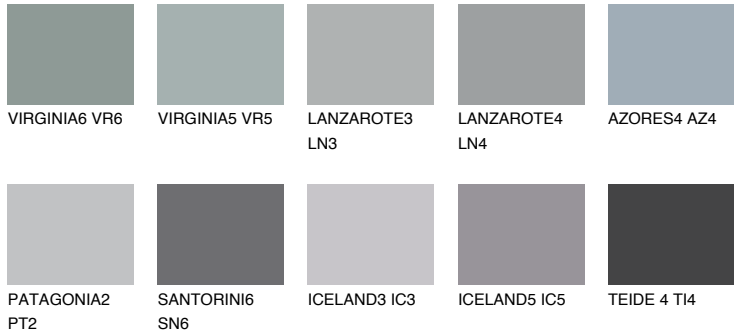

## AZORES5 AZ5

33% **TSR** 33%

### Matching colours

#### COLOURS

#### INTENSE

For more information on plasters and paints, go to [www.ceresit.ee](http://www.ceresit.ee)

\*The presented colours refer to plasters and paints offered by Ceresit. Due to the use of digital techniques, the presented colours might not represent the original ones, thus they cannot be considered as a reliable colour presentation. We recommend checking the authentic colour samples.