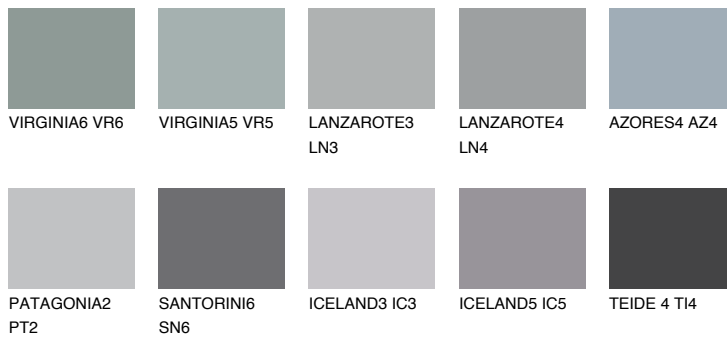

AZORES5 AZ5

33% **TSR** 33%

Matching colours

COLOURS

INTENSE

For more information on plasters and paints, go to www.ceresit.ee

*The presented colours refer to plasters and paints offered by Ceresit. Due to the use of digital techniques, the presented colours might not represent the original ones, thus they cannot be considered as a reliable colour presentation. We recommend checking the authentic colour samples.