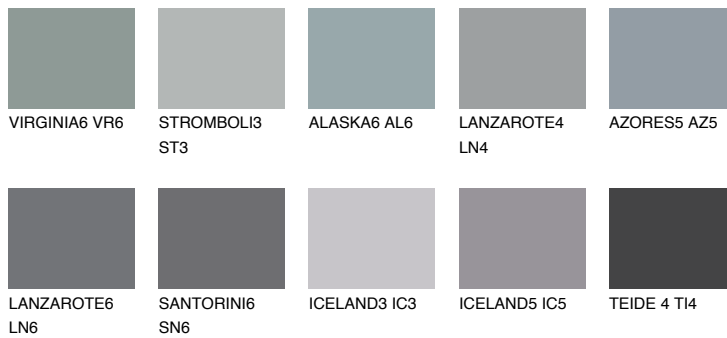

## AZORES6 AZ6

23% **TSR** 23%

### Matching colours

#### COLOURS

#### INTENSE

For more information on plasters and paints, go to [www.ceresit.ee](http://www.ceresit.ee)

\*The presented colours refer to plasters and paints offered by Ceresit. Due to the use of digital techniques, the presented colours might not represent the original ones, thus they cannot be considered as a reliable colour presentation. We recommend checking the authentic colour samples.