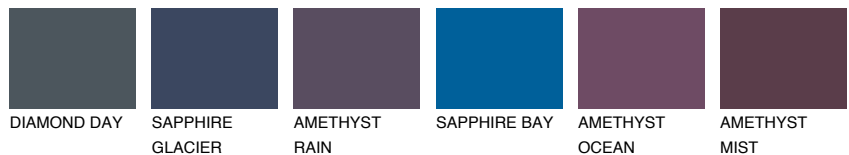

AZORES6 AZ6

☀ 23% **TSR 23%**

Matching colours

COLOURS

INTENSE

For more information on plasters and paints, go to www.ceresit.ee

*The presented colours refer to plasters and paints offered by Ceresit. Due to the use of digital techniques, the presented colours might not represent the original ones, thus they cannot be considered as a reliable colour presentation. We recommend checking the authentic colour samples.