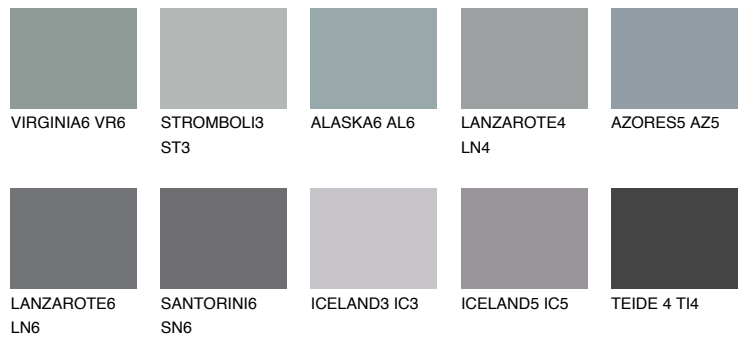

AZORES6 AZ6

☀ 23% **TSR 23%**

Matching colours

COLOURS

INTENSE

For more information on plasters and paints, go to www.ceresit.ee

*The presented colours refer to plasters and paints offered by Ceresit. Due to the use of digital techniques, the presented colours might not represent the original ones, thus they cannot be considered as a reliable colour presentation. We recommend checking the authentic colour samples.