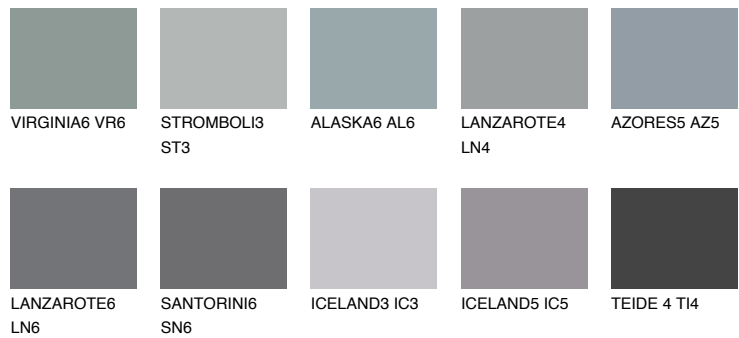

AZORES6 AZ6

23% **TSR** 23%

Matching colours

COLOURS

INTENSE

For more information on plasters and paints, go to www.ceresit.ee

*The presented colours refer to plasters and paints offered by Ceresit. Due to the use of digital techniques, the presented colours might not represent the original ones, thus they cannot be considered as a reliable colour presentation. We recommend checking the authentic colour samples.