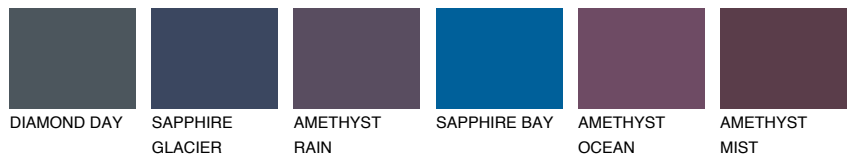

AZORES6 AZ6

23% **TSR** 23%

Matching colours

COLOURS

INTENSE

For more information on plasters and paints, go to www.ceresit.ee

*The presented colours refer to plasters and paints offered by Ceresit. Due to the use of digital techniques, the presented colours might not represent the original ones, thus they cannot be considered as a reliable colour presentation. We recommend checking the authentic colour samples.