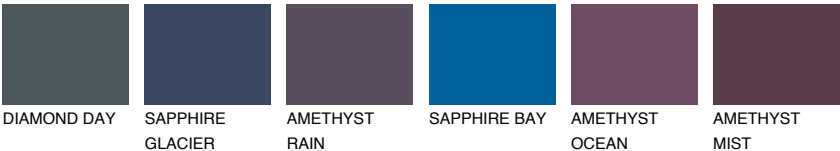

AZORES6 AZ6

☀ 23% **TSR 23%**

Matching colours

COLOURS

INTENSE

For more information on plasters and paints, go to www.ceresit.ee

*The presented colours refer to plasters and paints offered by Ceresit. Due to the use of digital techniques, the presented colours might not represent the original ones, thus they cannot be considered as a reliable colour presentation. We recommend checking the authentic colour samples.