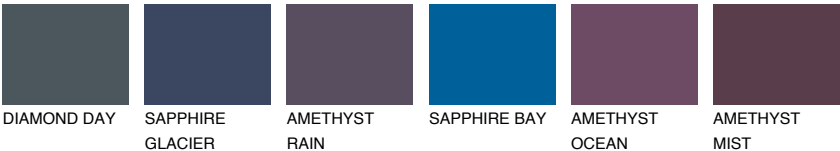

AZORES6 AZ6

☀ 23% **TSR** 23%

Matching colours

COLOURS

INTENSE

For more information on plasters and paints, go to www.ceresit.ee

*The presented colours refer to plasters and paints offered by Ceresit. Due to the use of digital techniques, the presented colours might not represent the original ones, thus they cannot be considered as a reliable colour presentation. We recommend checking the authentic colour samples.