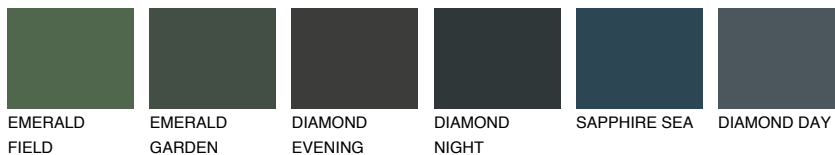

COLOUR DETAILS

LANZAROTE1 LN1

75% TSR 73%

Matching colours

COLOURS

INTENSE

For more information on plasters and paints, go to www.ceresit.ee

*The presented colours refer to plasters and paints offered by Ceresit. Due to the use of digital techniques, the presented colours might not represent the original ones, thus they cannot be considered as a reliable colour presentation. We recommend checking the authentic colour samples.