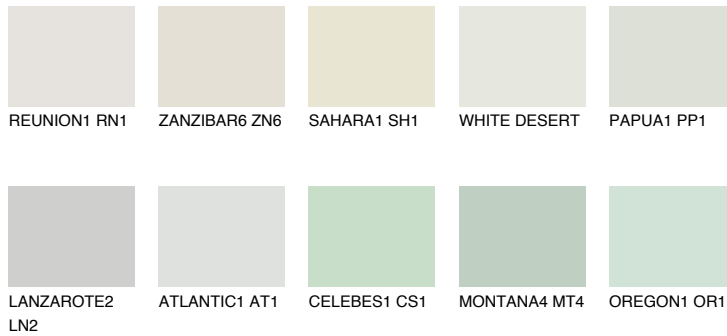

COLOUR DETAILS

LANZAROTE1 LN1

75% TSR 73%

Matching colours

COLOURS

INTENSE

For more information on plasters and paints, go to www.ceresit.ee

*The presented colours refer to plasters and paints offered by Ceresit. Due to the use of digital techniques, the presented colours might not represent the original ones, thus they cannot be considered as a reliable colour presentation. We recommend checking the authentic colour samples.