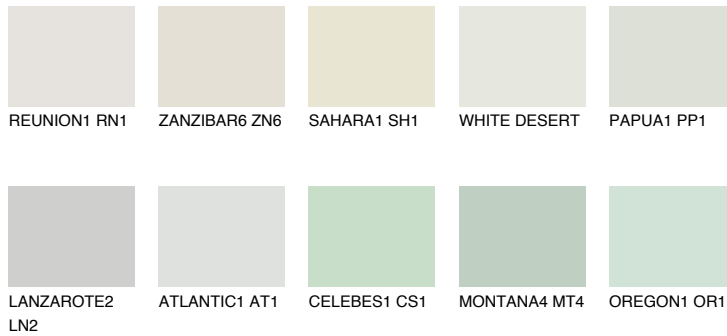

# COLOUR DETAILS

### Matching colours

#### COLOURS

#### INTENSE

For more information on plasters and paints, go to [www.ceresit.ee](http://www.ceresit.ee)

\*The presented colours refer to plasters and paints offered by Ceresit. Due to the use of digital techniques, the presented colours might not represent the original ones, thus they cannot be considered as a reliable colour presentation. We recommend checking the authentic colour samples.