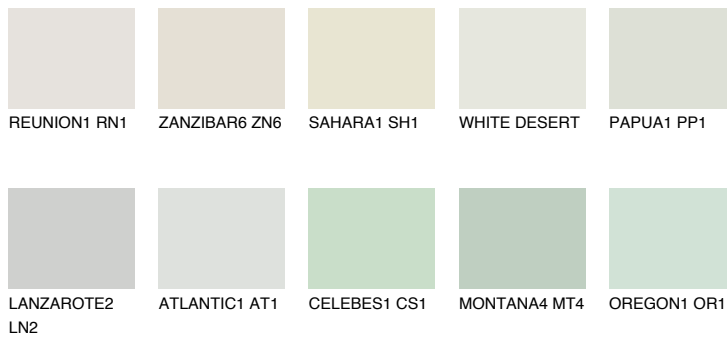

COLOUR DETAILS

LANZAROTE1 LN1

75% TSR 73%

Matching colours

COLOURS

INTENSE

For more information on plasters and paints, go to www.ceresit.ee

*The presented colours refer to plasters and paints offered by Ceresit. Due to the use of digital techniques, the presented colours might not represent the original ones, thus they cannot be considered as a reliable colour presentation. We recommend checking the authentic colour samples.