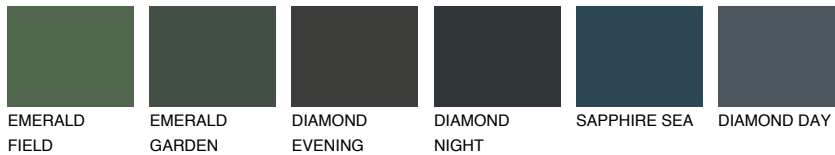

COLOUR DETAILS

LANZAROTE1 LN1

75% TSR 73%

Matching colours

COLOURS

INTENSE

For more information on plasters and paints, go to www.ceresit.ee

*The presented colours refer to plasters and paints offered by Ceresit. Due to the use of digital techniques, the presented colours might not represent the original ones, thus they cannot be considered as a reliable colour presentation. We recommend checking the authentic colour samples.