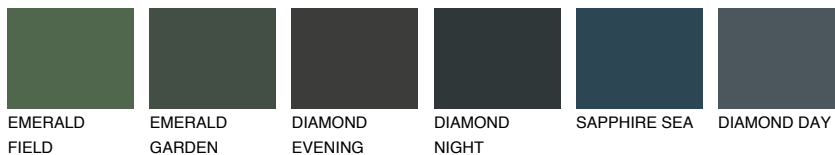

# COLOUR DETAILS

## LANZAROTE1 LN1

75% TSR 73%

### Matching colours

#### COLOURS