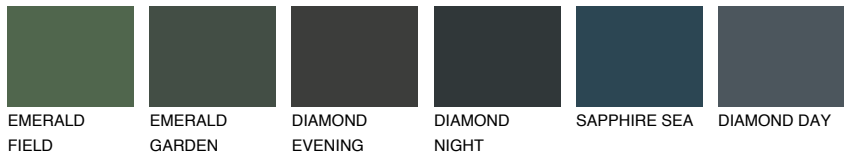

COLOUR DETAILS

LANZAROTE1 LN1

75% TSR 73%

Matching colours

COLOURS

INTENSE

For more information on plasters and paints, go to www.ceresit.ee

*The presented colours refer to plasters and paints offered by Ceresit. Due to the use of digital techniques, the presented colours might not represent the original ones, thus they cannot be considered as a reliable colour presentation. We recommend checking the authentic colour samples.