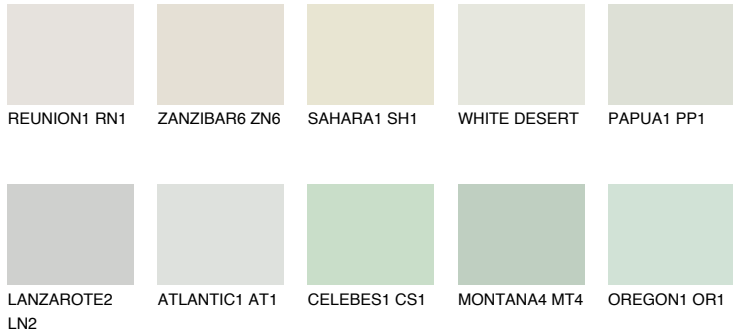

COLOUR DETAILS

LANZAROTE1 LN1

75% TSR 73%

Matching colours

COLOURS

INTENSE

For more information on plasters and paints, go to www.ceresit.ee

*The presented colours refer to plasters and paints offered by Ceresit. Due to the use of digital techniques, the presented colours might not represent the original ones, thus they cannot be considered as a reliable colour presentation. We recommend checking the authentic colour samples.