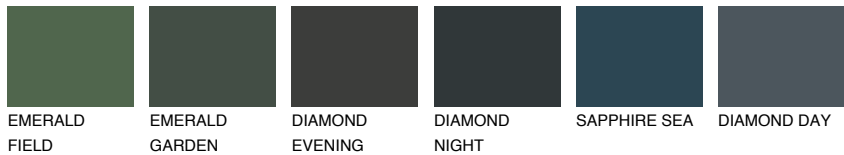

# COLOUR DETAILS

## LANZAROTE1 LN1

75% TSR 73%

### Matching colours

#### COLOURS