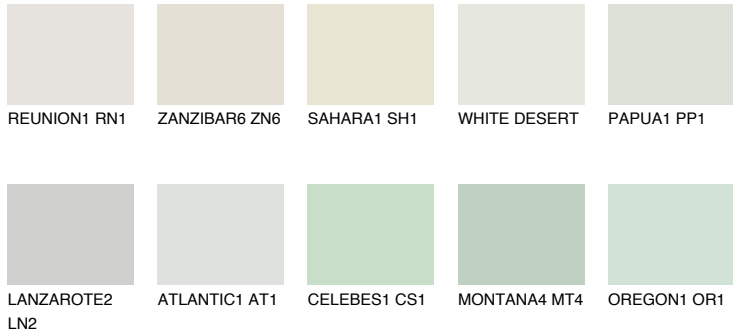

# COLOUR DETAILS

## LANZAROTE1 LN1

75% TSR 73%

### Matching colours

#### COLOURS