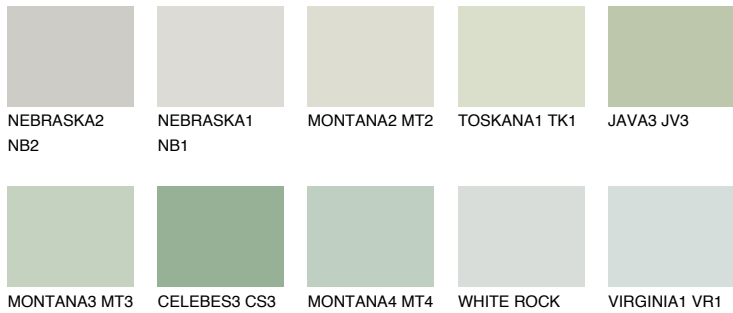

COLOUR DETAILS

LANZAROTE2 LN2

63% **TSR** 59%

Matching colours

COLOURS

INTENSE

For more information on plasters and paints, go to www.ceresit.ee

*The presented colours refer to plasters and paints offered by Ceresit. Due to the use of digital techniques, the presented colours might not represent the original ones, thus they cannot be considered as a reliable colour presentation. We recommend checking the authentic colour samples.