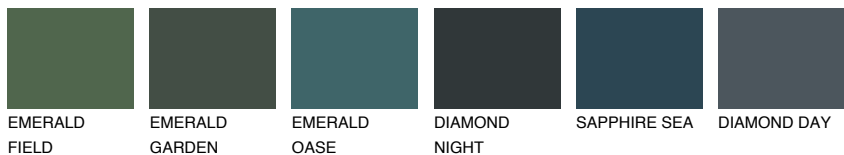

COLOUR DETAILS

LANZAROTE2 LN2

63% **TSR** 59%

Matching colours

COLOURS

INTENSE

For more information on plasters and paints, go to www.ceresit.ee

*The presented colours refer to plasters and paints offered by Ceresit. Due to the use of digital techniques, the presented colours might not represent the original ones, thus they cannot be considered as a reliable colour presentation. We recommend checking the authentic colour samples.