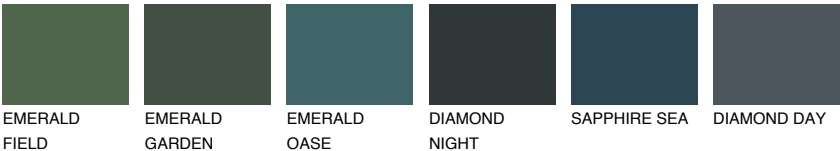

LANZAROTE2 LN2

63% **TSR** 59%

Matching colours

COLOURS

INTENSE

For more information on plasters and paints, go to www.ceresit.ee

*The presented colours refer to plasters and paints offered by Ceresit. Due to the use of digital techniques, the presented colours might not represent the original ones, thus they cannot be considered as a reliable colour presentation. We recommend checking the authentic colour samples.