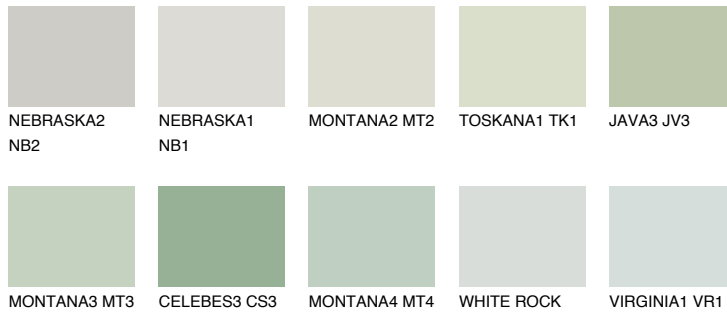

COLOUR DETAILS

LANZAROTE2 LN2

63% **TSR** 59%

Matching colours

COLOURS

INTENSE

For more information on plasters and paints, go to www.ceresit.ee

*The presented colours refer to plasters and paints offered by Ceresit. Due to the use of digital techniques, the presented colours might not represent the original ones, thus they cannot be considered as a reliable colour presentation. We recommend checking the authentic colour samples.