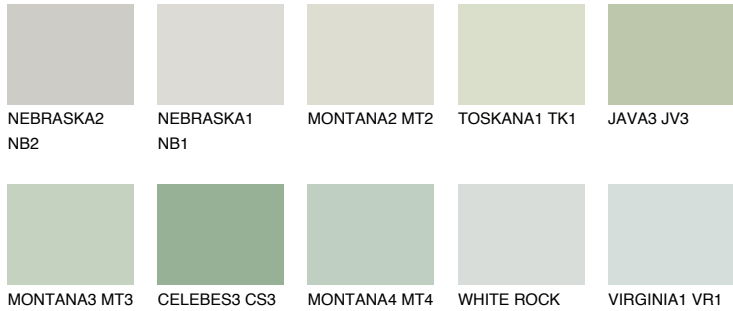

COLOUR DETAILS

LANZAROTE2 LN2

63% **TSR** 59%

Matching colours

COLOURS

INTENSE

For more information on plasters and paints, go to www.ceresit.ee

*The presented colours refer to plasters and paints offered by Ceresit. Due to the use of digital techniques, the presented colours might not represent the original ones, thus they cannot be considered as a reliable colour presentation. We recommend checking the authentic colour samples.