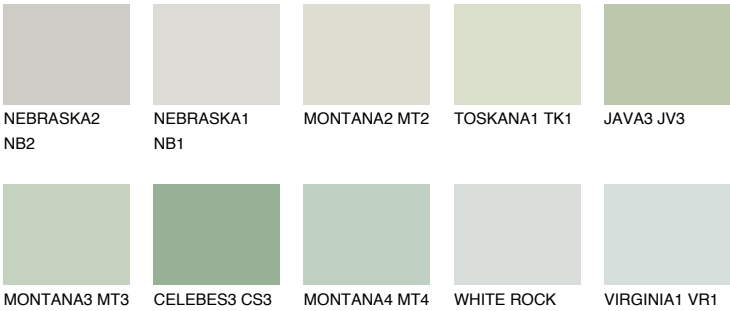

LANZAROTE2 LN2

63% **TSR** 59%

Matching colours

COLOURS

INTENSE

For more information on plasters and paints, go to www.ceresit.ee

*The presented colours refer to plasters and paints offered by Ceresit. Due to the use of digital techniques, the presented colours might not represent the original ones, thus they cannot be considered as a reliable colour presentation. We recommend checking the authentic colour samples.