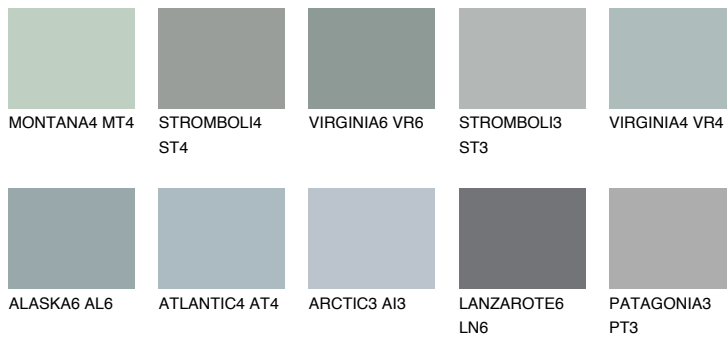

COLOUR DETAILS

LANZAROTE3 LN3

44% TSR 40%

Matching colours

COLOURS

INTENSE

For more information on plasters and paints, go to www.ceresit.ee

*The presented colours refer to plasters and paints offered by Ceresit. Due to the use of digital techniques, the presented colours might not represent the original ones, thus they cannot be considered as a reliable colour presentation. We recommend checking the authentic colour samples.