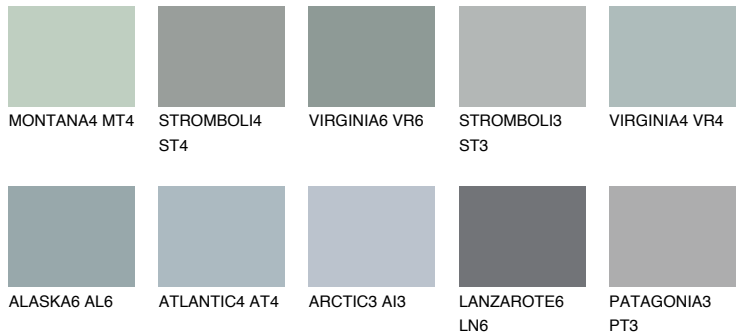

COLOUR DETAILS

LANZAROTE3 LN3

44% TSR 40%

Matching colours

COLOURS

INTENSE

For more information on plasters and paints, go to www.ceresit.ee

*The presented colours refer to plasters and paints offered by Ceresit. Due to the use of digital techniques, the presented colours might not represent the original ones, thus they cannot be considered as a reliable colour presentation. We recommend checking the authentic colour samples.