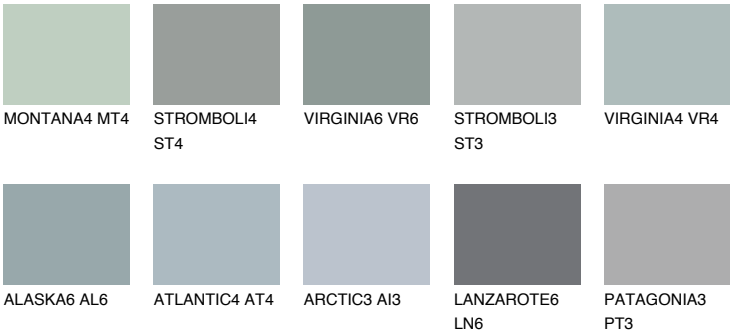

COLOUR DETAILS

LANZAROTE3 LN3

44% TSR 40%

Matching colours

COLOURS

INTENSE

For more information on plasters and paints, go to www.ceresit.ee

*The presented colours refer to plasters and paints offered by Ceresit. Due to the use of digital techniques, the presented colours might not represent the original ones, thus they cannot be considered as a reliable colour presentation. We recommend checking the authentic colour samples.