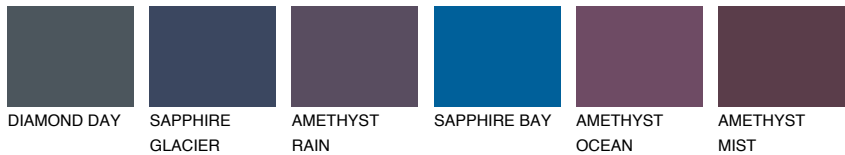

COLOUR DETAILS

LANZAROTE3 LN3

44% TSR 40%

Matching colours

COLOURS

INTENSE

For more information on plasters and paints, go to www.ceresit.ee

*The presented colours refer to plasters and paints offered by Ceresit. Due to the use of digital techniques, the presented colours might not represent the original ones, thus they cannot be considered as a reliable colour presentation. We recommend checking the authentic colour samples.