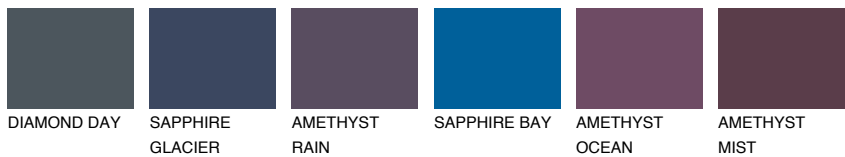

COLOUR DETAILS

LANZAROTE3 LN3

44% TSR 40%

Matching colours

COLOURS

INTENSE

For more information on plasters and paints, go to www.ceresit.ee

*The presented colours refer to plasters and paints offered by Ceresit. Due to the use of digital techniques, the presented colours might not represent the original ones, thus they cannot be considered as a reliable colour presentation. We recommend checking the authentic colour samples.