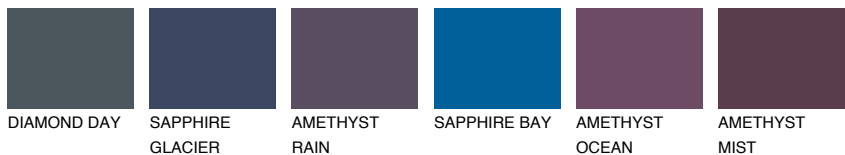

COLOUR DETAILS

LANZAROTE3 LN3

44% TSR 40%

Matching colours

COLOURS

INTENSE

For more information on plasters and paints, go to www.ceresit.ee

*The presented colours refer to plasters and paints offered by Ceresit. Due to the use of digital techniques, the presented colours might not represent the original ones, thus they cannot be considered as a reliable colour presentation. We recommend checking the authentic colour samples.