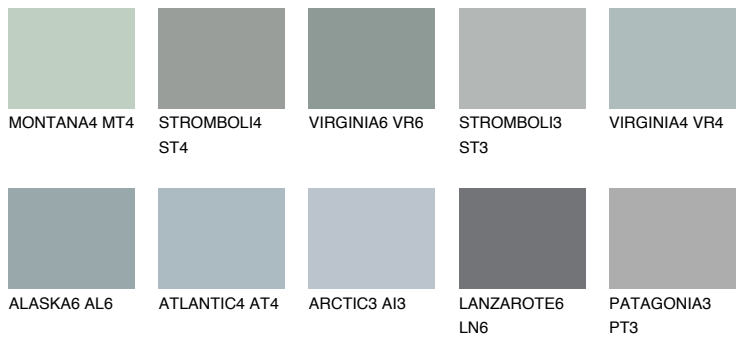

COLOUR DETAILS

LANZAROTE3 LN3

44% TSR 40%

Matching colours

COLOURS

INTENSE

For more information on plasters and paints, go to www.ceresit.ee

*The presented colours refer to plasters and paints offered by Ceresit. Due to the use of digital techniques, the presented colours might not represent the original ones, thus they cannot be considered as a reliable colour presentation. We recommend checking the authentic colour samples.