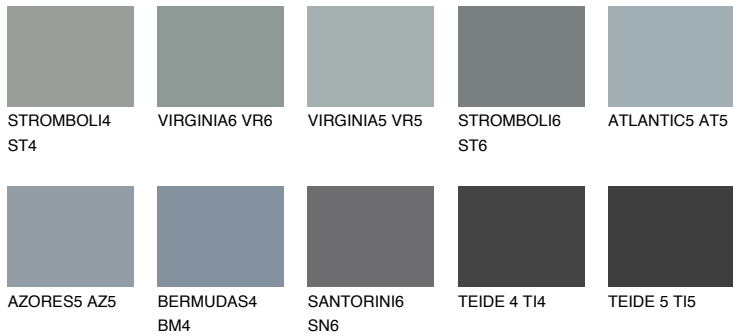

COLOUR DETAILS

LANZAROTE4 LN4

☀ 35% **TSR** 32%

Matching colours

COLOURS

INTENSE

For more information on plasters and paints, go to www.ceresit.ee

*The presented colours refer to plasters and paints offered by Ceresit. Due to the use of digital techniques, the presented colours might not represent the original ones, thus they cannot be considered as a reliable colour presentation. We recommend checking the authentic colour samples.