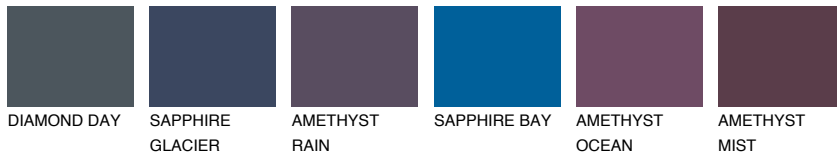

COLOUR DETAILS

LANZAROTE4 LN4

☀ 35% **TSR** 32%

Matching colours

COLOURS

INTENSE

For more information on plasters and paints, go to
www.ceresit.ee

*The presented colours refer to plasters and paints offered by Ceresit. Due to the use of digital techniques, the presented colours might not represent the original ones, thus they cannot be considered as a reliable colour presentation. We recommend checking the authentic colour samples.