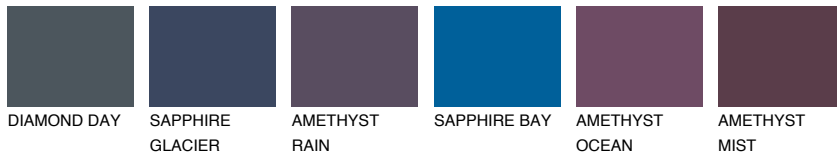

COLOUR DETAILS

LANZAROTE4 LN4

☀ 35% **TSR 32%**

Matching colours

COLOURS

INTENSE

For more information on plasters and paints, go to
www.ceresit.ee

*The presented colours refer to plasters and paints offered by Ceresit. Due to the use of digital techniques, the presented colours might not represent the original ones, thus they cannot be considered as a reliable colour presentation. We recommend checking the authentic colour samples.