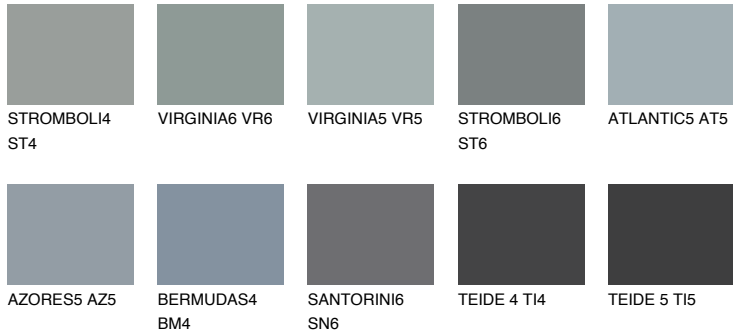

COLOUR DETAILS

LANZAROTE4 LN4

☀ 35% **TSR 32%**

Matching colours

COLOURS

INTENSE

For more information on plasters and paints, go to
www.ceresit.ee

*The presented colours refer to plasters and paints offered by Ceresit. Due to the use of digital techniques, the presented colours might not represent the original ones, thus they cannot be considered as a reliable colour presentation. We recommend checking the authentic colour samples.