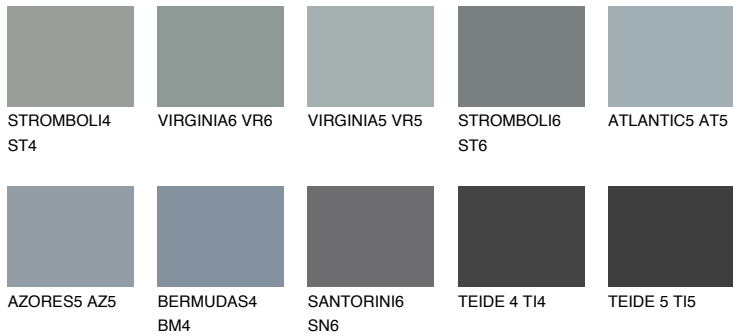

COLOUR DETAILS

LANZAROTE4 LN4

☀️ 35% **TSR 32%**

Matching colours

COLOURS

INTENSE

For more information on plasters and paints, go to www.ceresit.ee

*The presented colours refer to plasters and paints offered by Ceresit. Due to the use of digital techniques, the presented colours might not represent the original ones, thus they cannot be considered as a reliable colour presentation. We recommend checking the authentic colour samples.