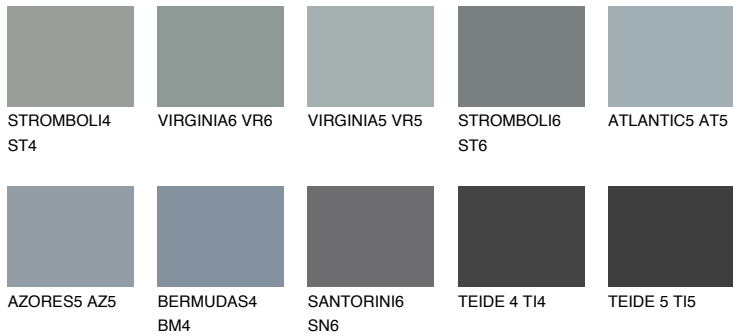

COLOUR DETAILS

LANZAROTE4 LN4

☀ 35% **TSR** 32%

Matching colours

COLOURS

INTENSE

For more information on plasters and paints, go to
www.ceresit.ee

*The presented colours refer to plasters and paints offered by Ceresit. Due to the use of digital techniques, the presented colours might not represent the original ones, thus they cannot be considered as a reliable colour presentation. We recommend checking the authentic colour samples.