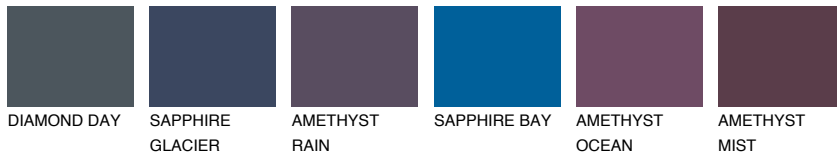

COLOUR DETAILS

LANZAROTE4 LN4

☀️ 35% **TSR 32%**

Matching colours

COLOURS

INTENSE

For more information on plasters and paints, go to www.ceresit.ee

*The presented colours refer to plasters and paints offered by Ceresit. Due to the use of digital techniques, the presented colours might not represent the original ones, thus they cannot be considered as a reliable colour presentation. We recommend checking the authentic colour samples.