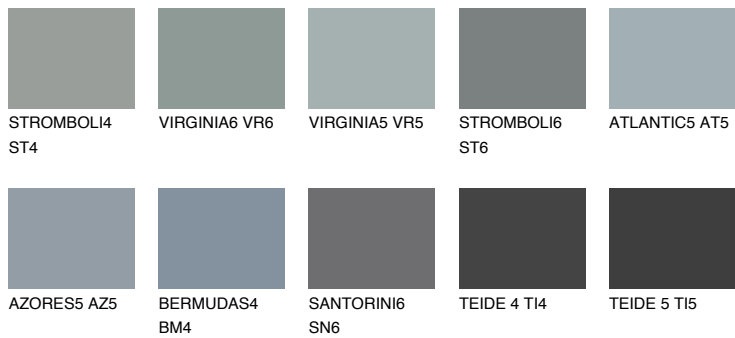

COLOUR DETAILS

LANZAROTE4 LN4

☀ 35% **TSR** 32%

Matching colours

COLOURS

INTENSE

For more information on plasters and paints, go to www.ceresit.ee

*The presented colours refer to plasters and paints offered by Ceresit. Due to the use of digital techniques, the presented colours might not represent the original ones, thus they cannot be considered as a reliable colour presentation. We recommend checking the authentic colour samples.