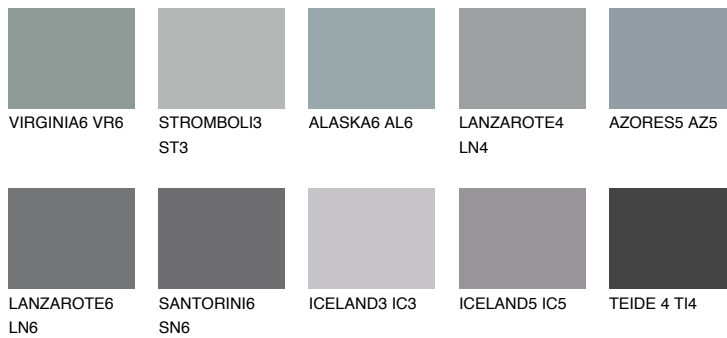

COLOUR DETAILS

LANZAROTE5 LN5

☀ 25% **TSR** 23%

Matching colours

COLOURS

INTENSE

For more information on plasters and paints, go to www.ceresit.ee

*The presented colours refer to plasters and paints offered by Ceresit. Due to the use of digital techniques, the presented colours might not represent the original ones, thus they cannot be considered as a reliable colour presentation. We recommend checking the authentic colour samples.