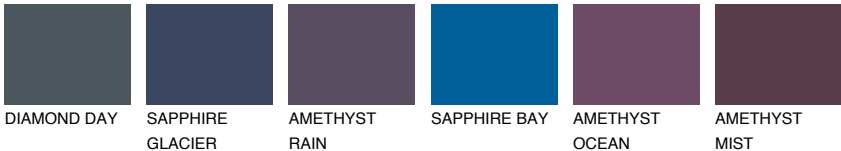

LANZAROTE5 LN5

25% **TSR** 23%

Matching colours

COLOURS

INTENSE

For more information on plasters and paints, go to www.ceresit.ee

*The presented colours refer to plasters and paints offered by Ceresit. Due to the use of digital techniques, the presented colours might not represent the original ones, thus they cannot be considered as a reliable colour presentation. We recommend checking the authentic colour samples.