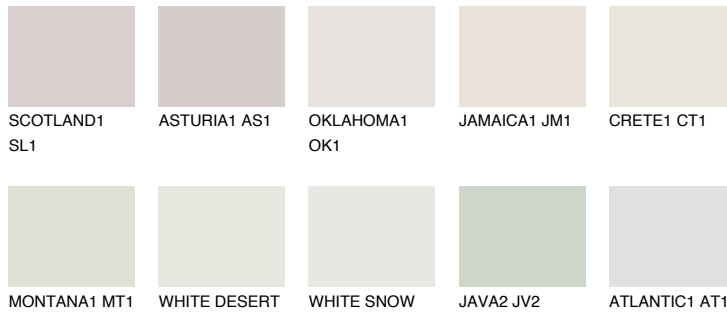

## ANTARCTICA1 AN1

81% **TSR** 71%

### Matching colours

#### COLOURS

#### INTENSE

For more information on plasters and paints, go to [www.ceresit.ee](http://www.ceresit.ee)

\*The presented colours refer to plasters and paints offered by Ceresit. Due to the use of digital techniques, the presented colours might not represent the original ones, thus they cannot be considered as a reliable colour presentation. We recommend checking the authentic colour samples.