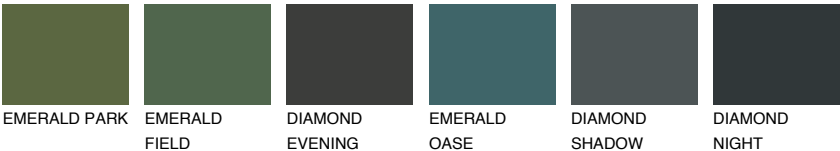

ANTARCTICA1 AN1

81% **TSR** 71%

Matching colours

COLOURS

INTENSE

For more information on plasters and paints, go to www.ceresit.ee

*The presented colours refer to plasters and paints offered by Ceresit. Due to the use of digital techniques, the presented colours might not represent the original ones, thus they cannot be considered as a reliable colour presentation. We recommend checking the authentic colour samples.