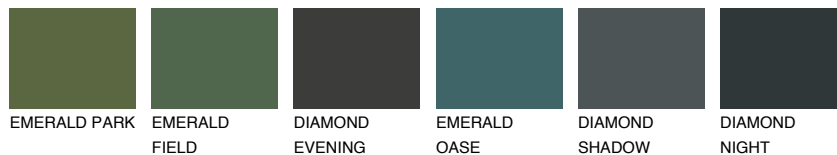

ANTARCTICA1 AN1

81% **TSR** 71%

Matching colours

COLOURS

INTENSE

For more information on plasters and paints, go to www.ceresit.ee

*The presented colours refer to plasters and paints offered by Ceresit. Due to the use of digital techniques, the presented colours might not represent the original ones, thus they cannot be considered as a reliable colour presentation. We recommend checking the authentic colour samples.