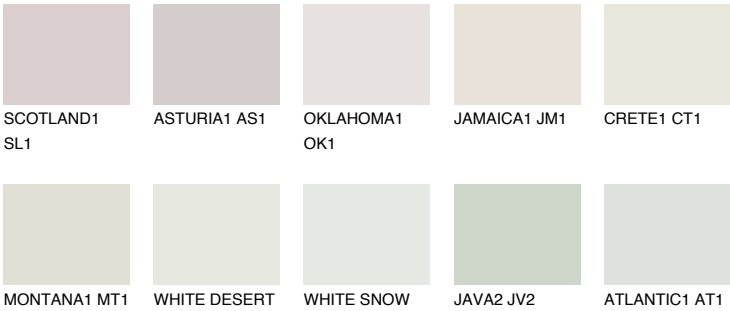

ANTARCTICA1 AN1

81% **TSR** 71%

Matching colours

COLOURS

INTENSE

For more information on plasters and paints, go to www.ceresit.ee

*The presented colours refer to plasters and paints offered by Ceresit. Due to the use of digital techniques, the presented colours might not represent the original ones, thus they cannot be considered as a reliable colour presentation. We recommend checking the authentic colour samples.