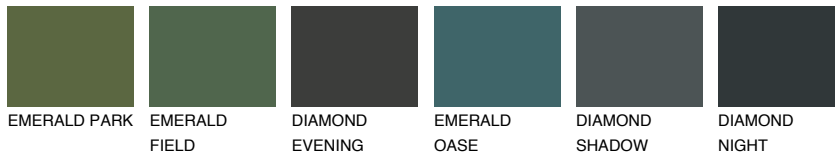

ANTARCTICA1 AN1

81% **TSR** 71%

Matching colours

COLOURS

INTENSE

For more information on plasters and paints, go to www.ceresit.ee

*The presented colours refer to plasters and paints offered by Ceresit. Due to the use of digital techniques, the presented colours might not represent the original ones, thus they cannot be considered as a reliable colour presentation. We recommend checking the authentic colour samples.