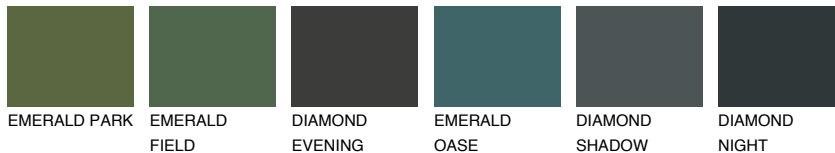

ANTARCTICA1 AN1

81% **TSR** 71%

Matching colours

COLOURS

INTENSE

For more information on plasters and paints, go to
www.ceresit.ee

*The presented colours refer to plasters and paints offered by Ceresit. Due to the use of digital techniques, the presented colours might not represent the original ones, thus they cannot be considered as a reliable colour presentation. We recommend checking the authentic colour samples.