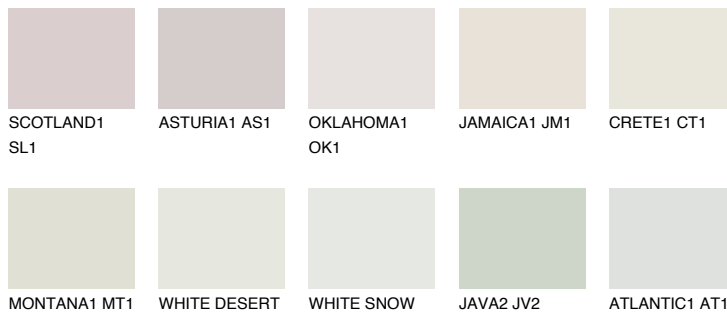

ANTARCTICA1 AN1

81% **TSR** 71%

Matching colours

COLOURS

INTENSE

For more information on plasters and paints, go to
www.ceresit.ee

*The presented colours refer to plasters and paints offered by Ceresit. Due to the use of digital techniques, the presented colours might not represent the original ones, thus they cannot be considered as a reliable colour presentation. We recommend checking the authentic colour samples.