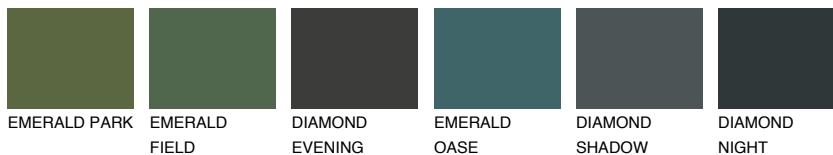

ANTARCTICA1 AN1

81% **TSR** 71%

Matching colours

COLOURS

INTENSE

For more information on plasters and paints, go to
www.ceresit.ee

*The presented colours refer to plasters and paints offered by Ceresit. Due to the use of digital techniques, the presented colours might not represent the original ones, thus they cannot be considered as a reliable colour presentation. We recommend checking the authentic colour samples.