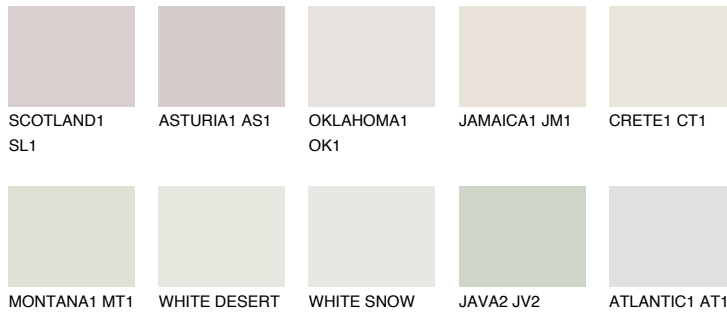

ANTARCTICA1 AN1

81% **TSR** 71%

Matching colours

COLOURS

INTENSE

For more information on plasters and paints, go to www.ceresit.ee

*The presented colours refer to plasters and paints offered by Ceresit. Due to the use of digital techniques, the presented colours might not represent the original ones, thus they cannot be considered as a reliable colour presentation. We recommend checking the authentic colour samples.