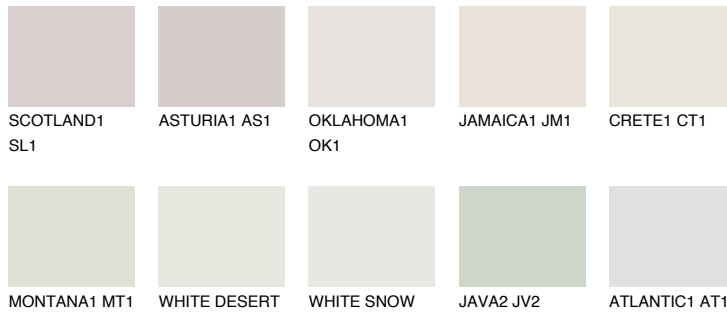

ANTARCTICA1 AN1

81% **TSR** 71%

Matching colours

COLOURS

INTENSE

For more information on plasters and paints, go to
www.ceresit.ee

*The presented colours refer to plasters and paints offered by Ceresit. Due to the use of digital techniques, the presented colours might not represent the original ones, thus they cannot be considered as a reliable colour presentation. We recommend checking the authentic colour samples.