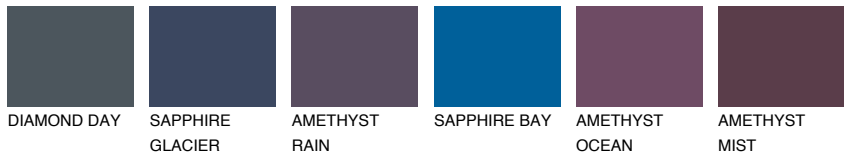

COLOUR DETAILS

TAHITI2 TH2

45% **TSR** 46%

Matching colours

COLOURS

INTENSE

For more information on plasters and paints, go to www.ceresit.ee

*The presented colours refer to plasters and paints offered by Ceresit. Due to the use of digital techniques, the presented colours might not represent the original ones, thus they cannot be considered as a reliable colour presentation. We recommend checking the authentic colour samples.