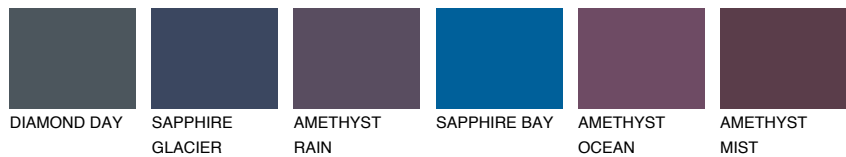

COLOUR DETAILS

TAHITI2 TH2

45% TSR 46%

Matching colours

COLOURS

INTENSE

For more information on plasters and paints, go to www.ceresit.ee

*The presented colours refer to plasters and paints offered by Ceresit. Due to the use of digital techniques, the presented colours might not represent the original ones, thus they cannot be considered as a reliable colour presentation. We recommend checking the authentic colour samples.