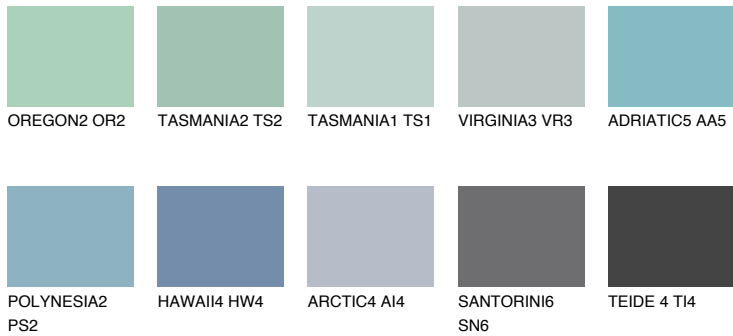

COLOUR DETAILS

TAHITI2 TH2

45% TSR 46%

Matching colours

COLOURS

INTENSE

For more information on plasters and paints, go to www.ceresit.ee

*The presented colours refer to plasters and paints offered by Ceresit. Due to the use of digital techniques, the presented colours might not represent the original ones, thus they cannot be considered as a reliable colour presentation. We recommend checking the authentic colour samples.