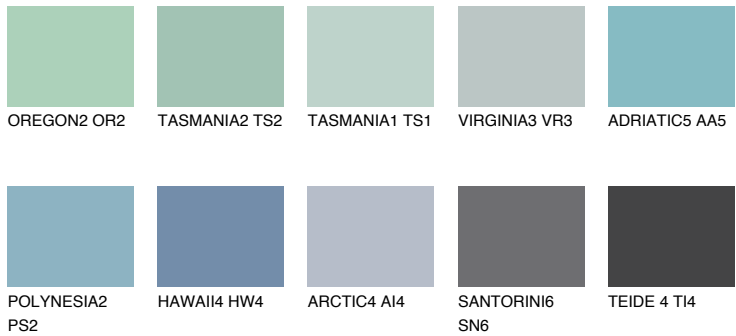

COLOUR DETAILS

TAHITI2 TH2

45% **TSR** 46%

Matching colours

COLOURS

INTENSE

For more information on plasters and paints, go to www.ceresit.ee

*The presented colours refer to plasters and paints offered by Ceresit. Due to the use of digital techniques, the presented colours might not represent the original ones, thus they cannot be considered as a reliable colour presentation. We recommend checking the authentic colour samples.