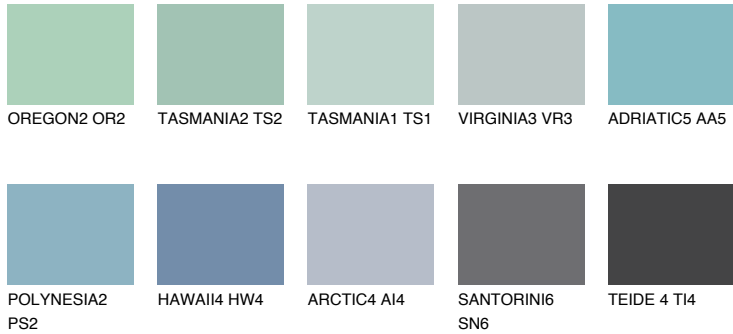

COLOUR DETAILS

TAHITI2 TH2

45% **TSR** 46%

Matching colours

COLOURS

INTENSE

For more information on plasters and paints, go to www.ceresit.ee

*The presented colours refer to plasters and paints offered by Ceresit. Due to the use of digital techniques, the presented colours might not represent the original ones, thus they cannot be considered as a reliable colour presentation. We recommend checking the authentic colour samples.