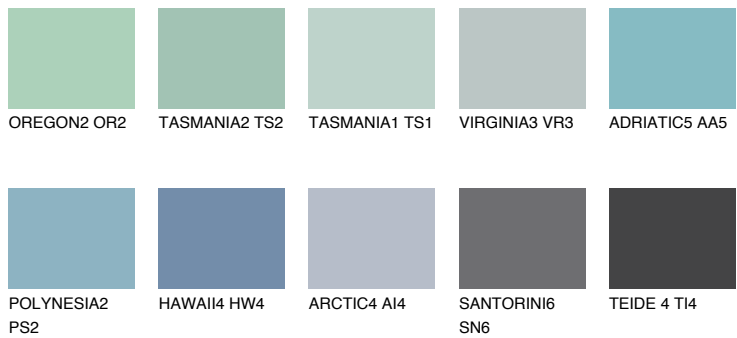

COLOUR DETAILS

TAHITI2 TH2

45% TSR 46%

Matching colours

COLOURS

INTENSE

For more information on plasters and paints, go to www.ceresit.ee

*The presented colours refer to plasters and paints offered by Ceresit. Due to the use of digital techniques, the presented colours might not represent the original ones, thus they cannot be considered as a reliable colour presentation. We recommend checking the authentic colour samples.