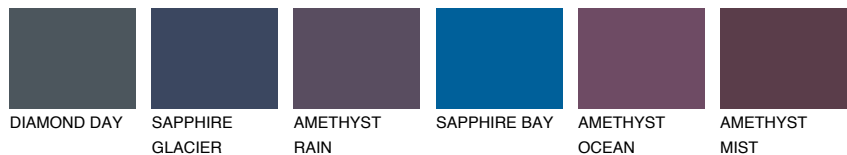

COLOUR DETAILS

TAHITI2 TH2

45% TSR 46%

Matching colours

COLOURS

INTENSE

For more information on plasters and paints, go to www.ceresit.ee

*The presented colours refer to plasters and paints offered by Ceresit. Due to the use of digital techniques, the presented colours might not represent the original ones, thus they cannot be considered as a reliable colour presentation. We recommend checking the authentic colour samples.