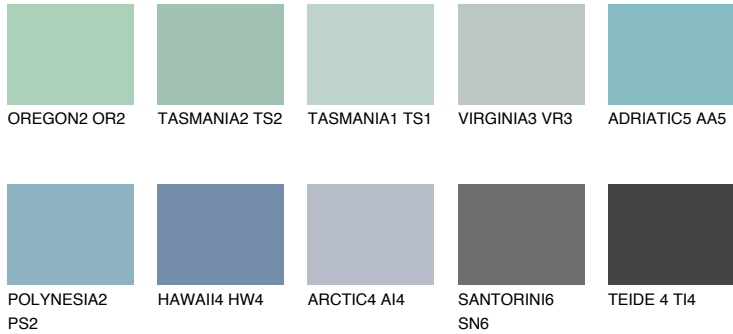

COLOUR DETAILS

TAHITI2 TH2

45% TSR 46%

Matching colours

COLOURS

INTENSE

For more information on plasters and paints, go to www.ceresit.ee

*The presented colours refer to plasters and paints offered by Ceresit. Due to the use of digital techniques, the presented colours might not represent the original ones, thus they cannot be considered as a reliable colour presentation. We recommend checking the authentic colour samples.