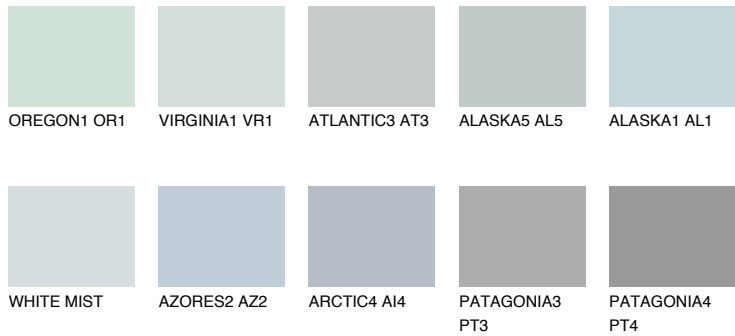

COLOUR DETAILS

ANTARCTICA2 AN2

71% TSR 64%

Matching colours

COLOURS

INTENSE

For more information on plasters and paints, go to www.ceresit.ee

*The presented colours refer to plasters and paints offered by Ceresit. Due to the use of digital techniques, the presented colours might not represent the original ones, thus they cannot be considered as a reliable colour presentation. We recommend checking the authentic colour samples.