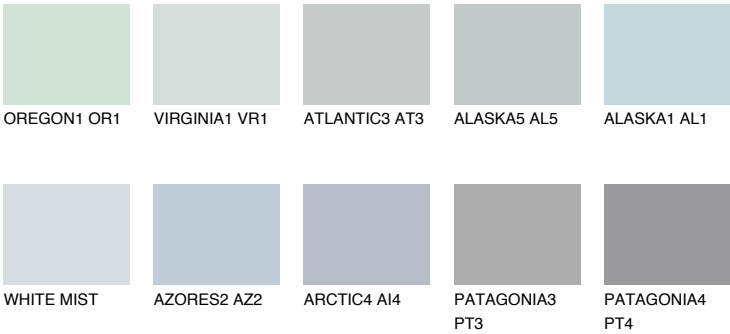

ANTARCTICA2 AN2

71% TSR 64%

Matching colours

COLOURS

INTENSE

For more information on plasters and paints, go to www.ceresit.ee

*The presented colours refer to plasters and paints offered by Ceresit. Due to the use of digital techniques, the presented colours might not represent the original ones, thus they cannot be considered as a reliable colour presentation. We recommend checking the authentic colour samples.