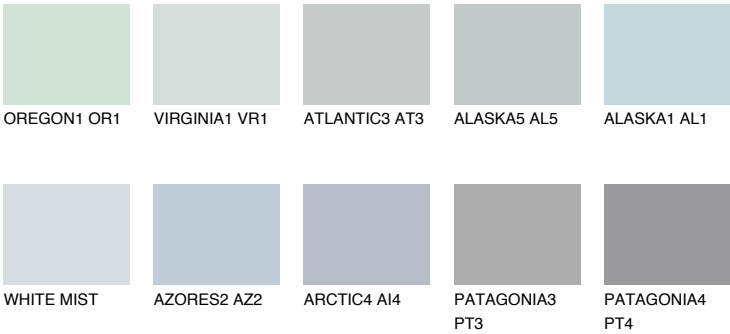

ANTARCTICA2 AN2

71% **TSR** 64%

Matching colours

COLOURS

INTENSE

For more information on plasters and paints, go to www.ceresit.ee

*The presented colours refer to plasters and paints offered by Ceresit. Due to the use of digital techniques, the presented colours might not represent the original ones, thus they cannot be considered as a reliable colour presentation. We recommend checking the authentic colour samples.