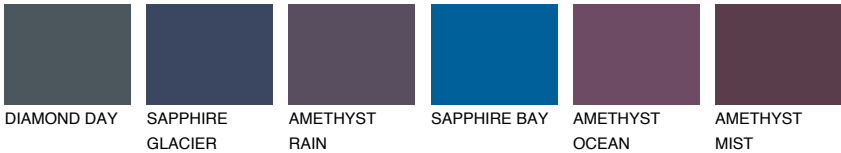

ANTARCTICA2 AN2

71% TSR 64%

Matching colours

COLOURS

INTENSE

For more information on plasters and paints, go to www.ceresit.ee

*The presented colours refer to plasters and paints offered by Ceresit. Due to the use of digital techniques, the presented colours might not represent the original ones, thus they cannot be considered as a reliable colour presentation. We recommend checking the authentic colour samples.