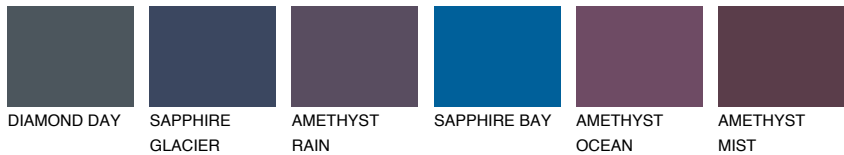

COLOUR DETAILS

ANTARCTICA2 AN2

71% TSR 64%

Matching colours

COLOURS

INTENSE

For more information on plasters and paints, go to www.ceresit.ee

*The presented colours refer to plasters and paints offered by Ceresit. Due to the use of digital techniques, the presented colours might not represent the original ones, thus they cannot be considered as a reliable colour presentation. We recommend checking the authentic colour samples.