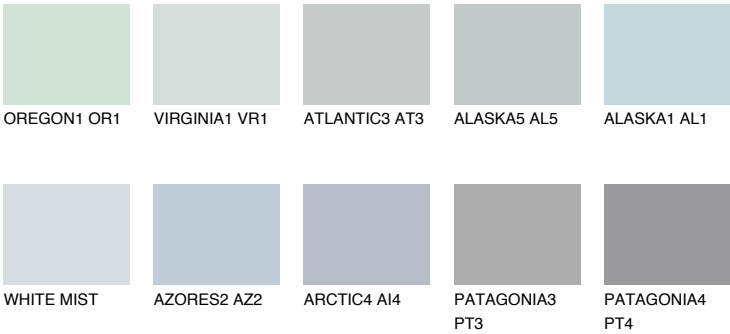

## ANTARCTICA2 AN2

71% **TSR** 64%

### Matching colours

#### COLOURS

#### INTENSE

For more information on plasters and paints, go to [www.ceresit.ee](http://www.ceresit.ee)

\*The presented colours refer to plasters and paints offered by Ceresit. Due to the use of digital techniques, the presented colours might not represent the original ones, thus they cannot be considered as a reliable colour presentation. We recommend checking the authentic colour samples.