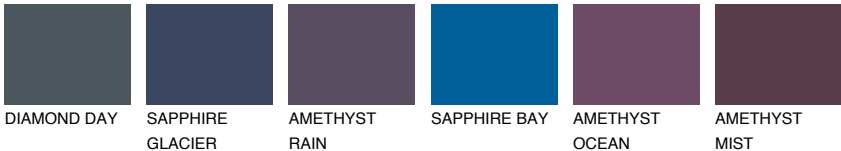

ANTARCTICA2 AN2

71% **TSR** 64%

Matching colours

COLOURS

INTENSE

For more information on plasters and paints, go to www.ceresit.ee

*The presented colours refer to plasters and paints offered by Ceresit. Due to the use of digital techniques, the presented colours might not represent the original ones, thus they cannot be considered as a reliable colour presentation. We recommend checking the authentic colour samples.