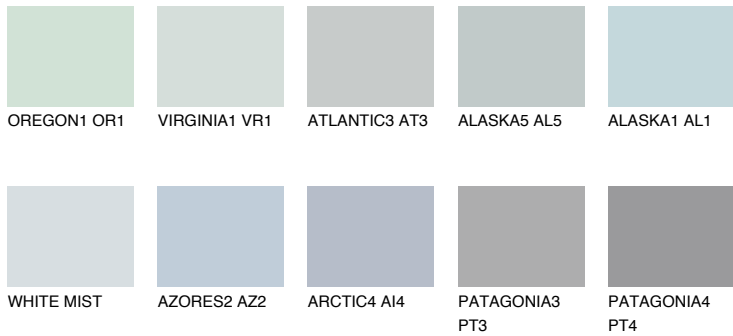

COLOUR DETAILS

ANTARCTICA2 AN2

71% **TSR** 64%

Matching colours

COLOURS

INTENSE

For more information on plasters and paints, go to www.ceresit.ee

*The presented colours refer to plasters and paints offered by Ceresit. Due to the use of digital techniques, the presented colours might not represent the original ones, thus they cannot be considered as a reliable colour presentation. We recommend checking the authentic colour samples.