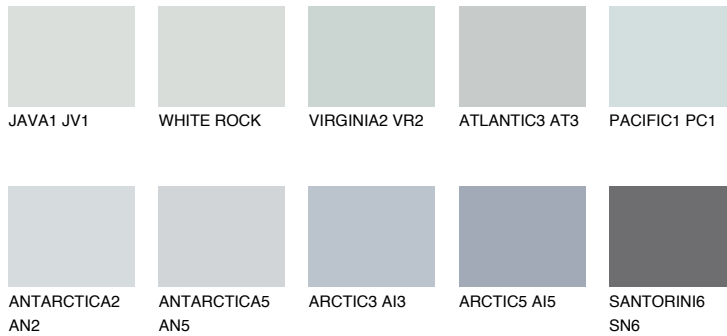

COLOUR DETAILS

ANTARCTICA3 AN3

69% **TSR** 64%

Matching colours

COLOURS

INTENSE

For more information on plasters and paints, go to www.ceresit.ee

*The presented colours refer to plasters and paints offered by Ceresit. Due to the use of digital techniques, the presented colours might not represent the original ones, thus they cannot be considered as a reliable colour presentation. We recommend checking the authentic colour samples.