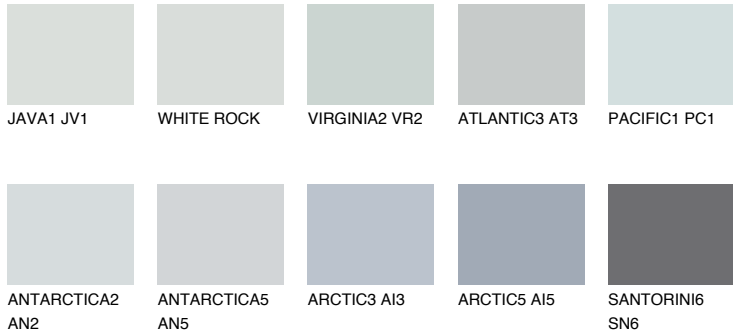

COLOUR DETAILS

ANTARCTICA3 AN3

69% **TSR** 64%

Matching colours

COLOURS

INTENSE

For more information on plasters and paints, go to www.ceresit.ee

*The presented colours refer to plasters and paints offered by Ceresit. Due to the use of digital techniques, the presented colours might not represent the original ones, thus they cannot be considered as a reliable colour presentation. We recommend checking the authentic colour samples.