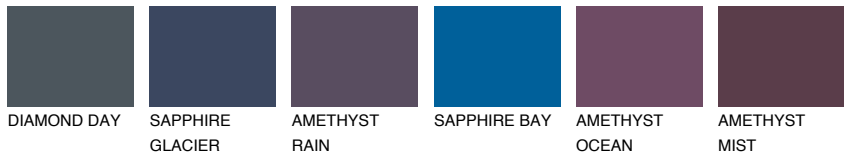

COLOUR DETAILS

ANTARCTICA3 AN3

69% **TSR** 64%

Matching colours

COLOURS

INTENSE

For more information on plasters and paints, go to www.ceresit.ee

*The presented colours refer to plasters and paints offered by Ceresit. Due to the use of digital techniques, the presented colours might not represent the original ones, thus they cannot be considered as a reliable colour presentation. We recommend checking the authentic colour samples.