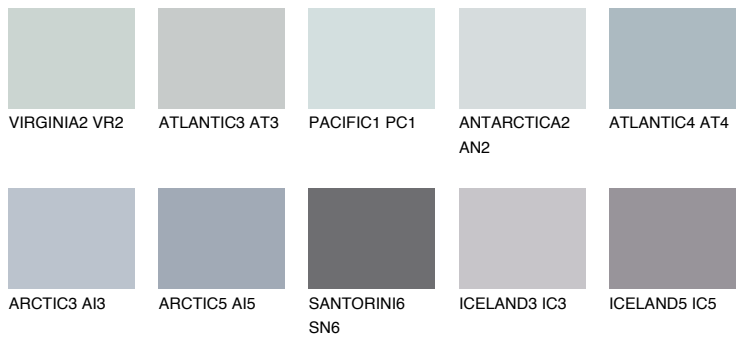

COLOUR DETAILS

ANTARCTICA5 AN5

66% **TSR** 59%

Matching colours

COLOURS

INTENSE

For more information on plasters and paints, go to www.ceresit.ee

*The presented colours refer to plasters and paints offered by Ceresit. Due to the use of digital techniques, the presented colours might not represent the original ones, thus they cannot be considered as a reliable colour presentation. We recommend checking the authentic colour samples.