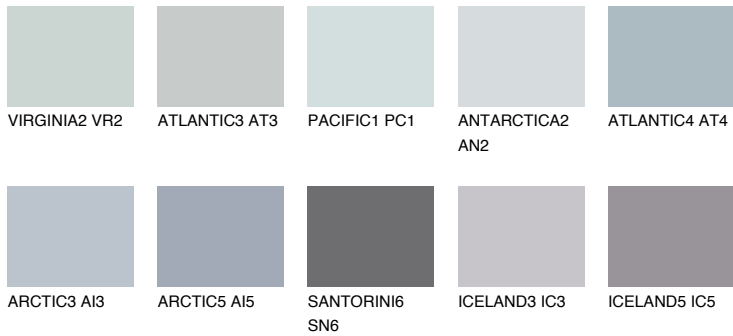

COLOUR DETAILS

ANTARCTICA5 AN5

66% **TSR** 59%

Matching colours

COLOURS

INTENSE

For more information on plasters and paints, go to www.ceresit.ee

*The presented colours refer to plasters and paints offered by Ceresit. Due to the use of digital techniques, the presented colours might not represent the original ones, thus they cannot be considered as a reliable colour presentation. We recommend checking the authentic colour samples.