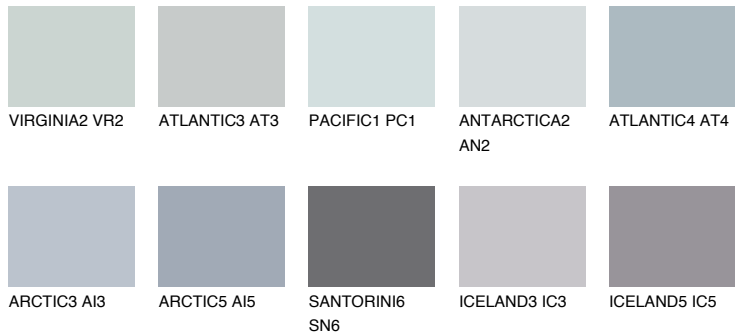

COLOUR DETAILS

ANTARCTICA5 AN5

66% **TSR** 59%

Matching colours

COLOURS

INTENSE

For more information on plasters and paints, go to www.ceresit.ee

*The presented colours refer to plasters and paints offered by Ceresit. Due to the use of digital techniques, the presented colours might not represent the original ones, thus they cannot be considered as a reliable colour presentation. We recommend checking the authentic colour samples.