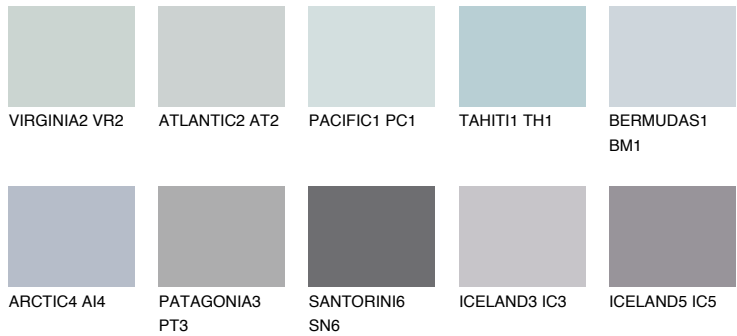

# COLOUR DETAILS

## ANTARCTICA6 AN6

65% **TSR** 62%

### Matching colours

#### COLOURS