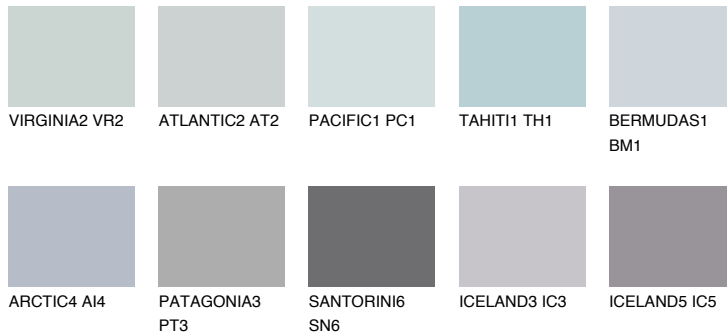

# COLOUR DETAILS

## ANTARCTICA6 AN6

65% **TSR** 62%

### Matching colours

#### COLOURS