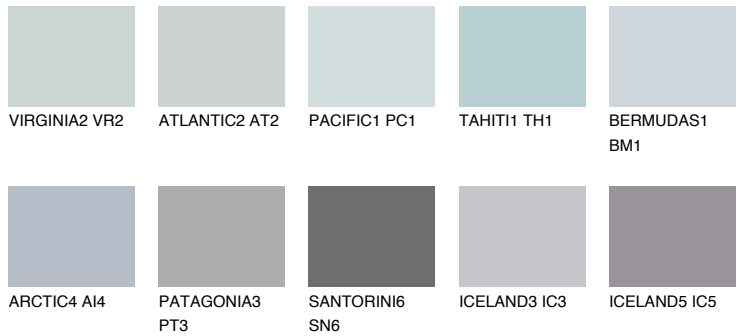

COLOUR DETAILS

ANTARCTICA6 AN6

65% **TSR** 62%

Matching colours

COLOURS

INTENSE

For more information on plasters and paints, go to www.ceresit.ee

*The presented colours refer to plasters and paints offered by Ceresit. Due to the use of digital techniques, the presented colours might not represent the original ones, thus they cannot be considered as a reliable colour presentation. We recommend checking the authentic colour samples.