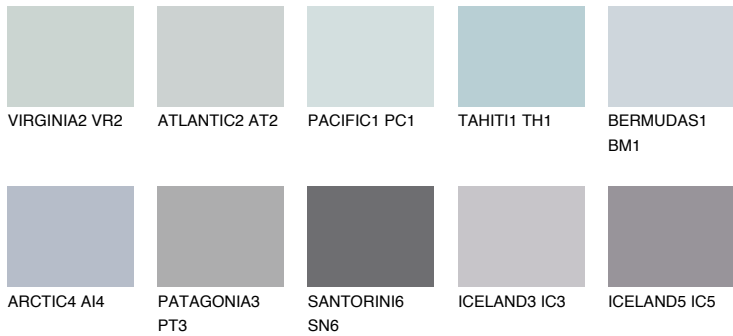

# COLOUR DETAILS

## ANTARCTICA6 AN6

65% **TSR** 62%

### Matching colours

#### COLOURS