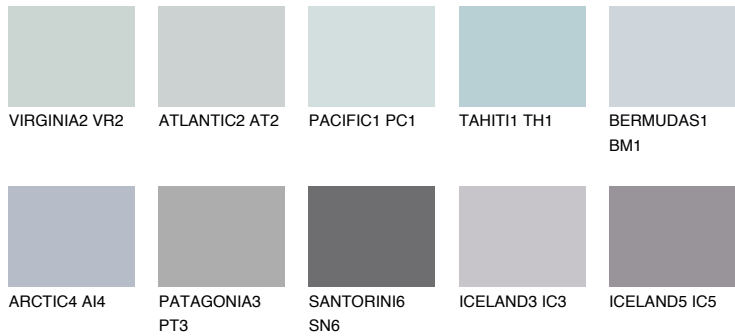

COLOUR DETAILS

ANTARCTICA6 AN6

65% **TSR** 62%

Matching colours

COLOURS

INTENSE

For more information on plasters and paints, go to www.ceresit.ee

*The presented colours refer to plasters and paints offered by Ceresit. Due to the use of digital techniques, the presented colours might not represent the original ones, thus they cannot be considered as a reliable colour presentation. We recommend checking the authentic colour samples.