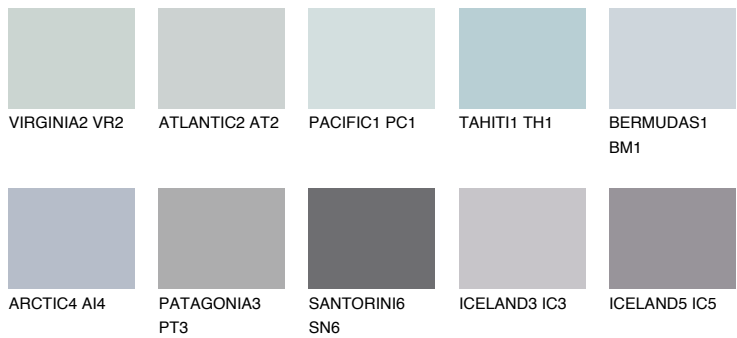

# COLOUR DETAILS

## ANTARCTICA6 AN6

65% **TSR** 62%

### Matching colours

#### COLOURS