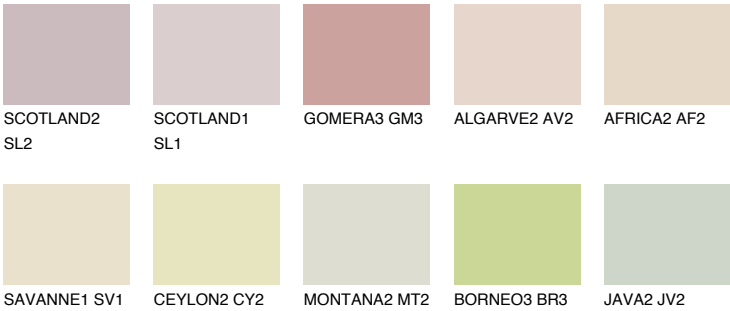

## BARBADOS1 BA1

72% TSR 70%

### Matching colours

#### COLOURS

#### INTENSE

For more information on plasters and paints, go to [www.ceresit.ee](http://www.ceresit.ee)

\*The presented colours refer to plasters and paints offered by Ceresit. Due to the use of digital techniques, the presented colours might not represent the original ones, thus they cannot be considered as a reliable colour presentation. We recommend checking the authentic colour samples.