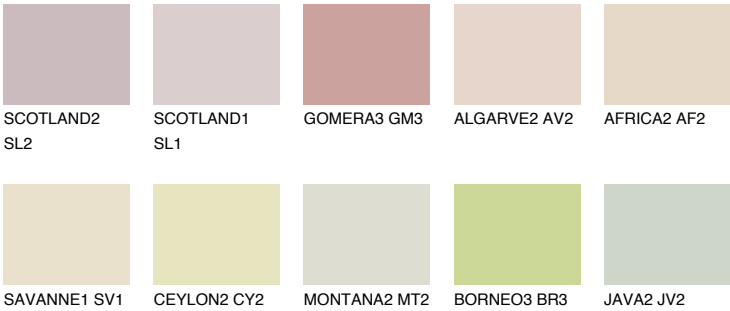

BARBADOS1 BA1

72% TSR 70%

Matching colours

COLOURS

INTENSE

For more information on plasters and paints, go to www.ceresit.ee

*The presented colours refer to plasters and paints offered by Ceresit. Due to the use of digital techniques, the presented colours might not represent the original ones, thus they cannot be considered as a reliable colour presentation. We recommend checking the authentic colour samples.