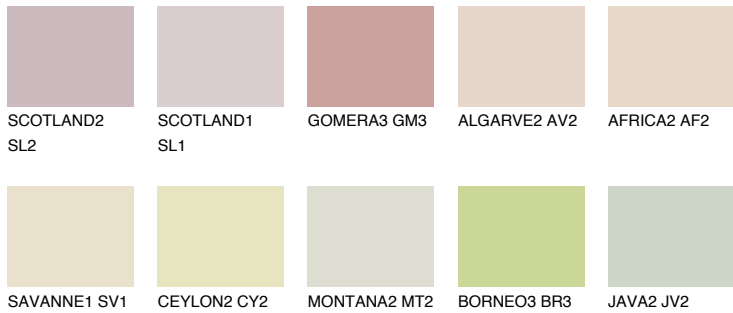

COLOUR DETAILS

BARBADOS1 BA1

72% TSR 70%

Matching colours

COLOURS

INTENSE

For more information on plasters and paints, go to www.ceresit.ee

*The presented colours refer to plasters and paints offered by Ceresit. Due to the use of digital techniques, the presented colours might not represent the original ones, thus they cannot be considered as a reliable colour presentation. We recommend checking the authentic colour samples.