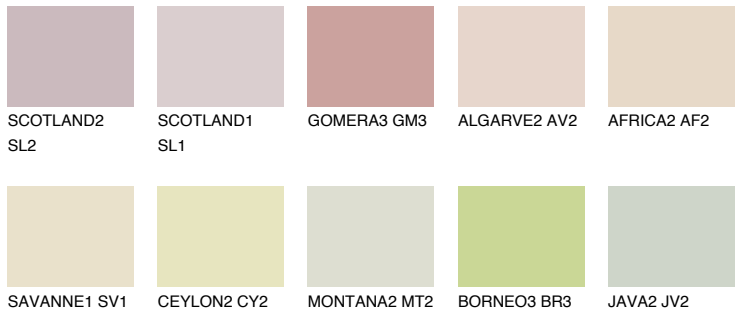

COLOUR DETAILS

BARBADOS1 BA1

72% TSR 70%

Matching colours

COLOURS

INTENSE

For more information on plasters and paints, go to www.ceresit.ee

*The presented colours refer to plasters and paints offered by Ceresit. Due to the use of digital techniques, the presented colours might not represent the original ones, thus they cannot be considered as a reliable colour presentation. We recommend checking the authentic colour samples.