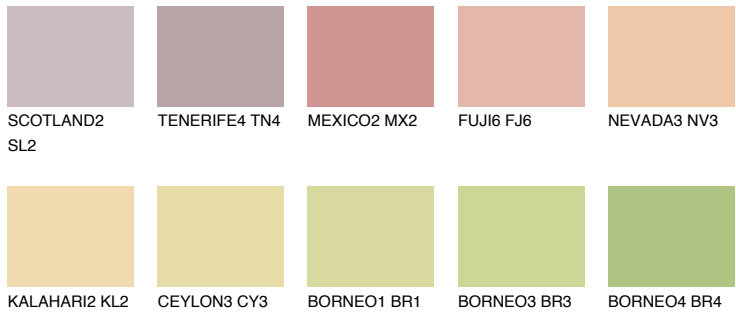

COLOUR DETAILS

BARBADOS2 BA2

61% TSR 65%

Matching colours

COLOURS

INTENSE

For more information on plasters and paints, go to www.ceresit.ee

*The presented colours refer to plasters and paints offered by Ceresit. Due to the use of digital techniques, the presented colours might not represent the original ones, thus they cannot be considered as a reliable colour presentation. We recommend checking the authentic colour samples.