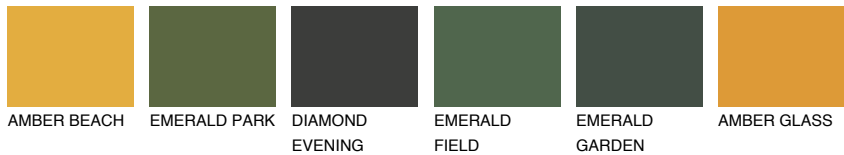

COLOUR DETAILS

BARBADOS2 BA2

61% TSR 65%

Matching colours

COLOURS

INTENSE

For more information on plasters and paints, go to www.ceresit.ee

*The presented colours refer to plasters and paints offered by Ceresit. Due to the use of digital techniques, the presented colours might not represent the original ones, thus they cannot be considered as a reliable colour presentation. We recommend checking the authentic colour samples.