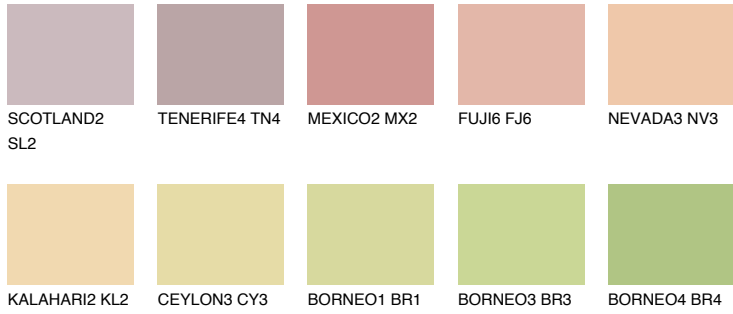

COLOUR DETAILS

BARBADOS2 BA2

61% TSR 65%

Matching colours

COLOURS

INTENSE

For more information on plasters and paints, go to www.ceresit.ee

*The presented colours refer to plasters and paints offered by Ceresit. Due to the use of digital techniques, the presented colours might not represent the original ones, thus they cannot be considered as a reliable colour presentation. We recommend checking the authentic colour samples.