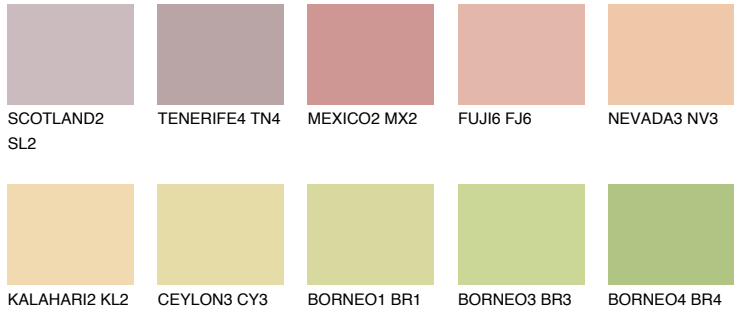

COLOUR DETAILS

BARBADOS2 BA2

61% TSR 65%

Matching colours

COLOURS

INTENSE

For more information on plasters and paints, go to www.ceresit.ee

*The presented colours refer to plasters and paints offered by Ceresit. Due to the use of digital techniques, the presented colours might not represent the original ones, thus they cannot be considered as a reliable colour presentation. We recommend checking the authentic colour samples.