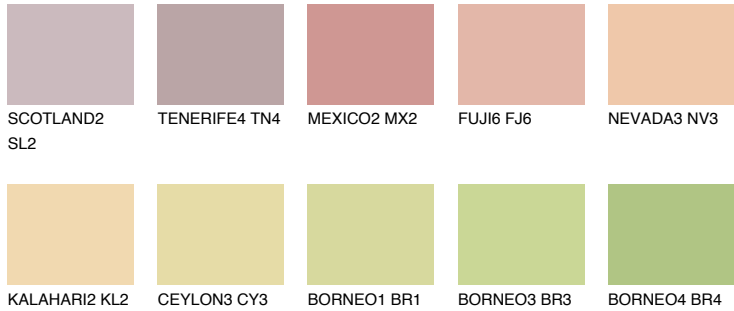

COLOUR DETAILS

BARBADOS2 BA2

61% TSR 65%

Matching colours

COLOURS

INTENSE

For more information on plasters and paints, go to www.ceresit.ee

*The presented colours refer to plasters and paints offered by Ceresit. Due to the use of digital techniques, the presented colours might not represent the original ones, thus they cannot be considered as a reliable colour presentation. We recommend checking the authentic colour samples.