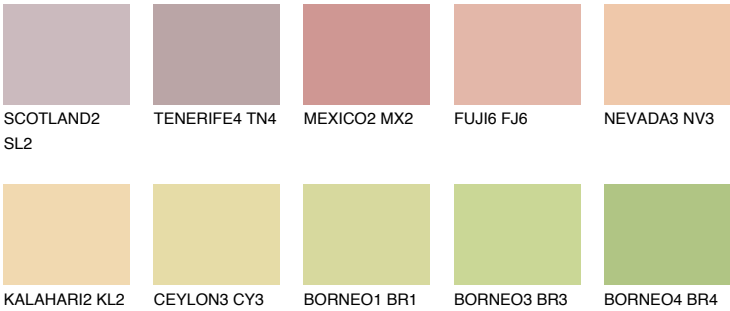

COLOUR DETAILS

BARBADOS2 BA2

61% TSR 65%

Matching colours

COLOURS

INTENSE

For more information on plasters and paints, go to www.ceresit.ee

*The presented colours refer to plasters and paints offered by Ceresit. Due to the use of digital techniques, the presented colours might not represent the original ones, thus they cannot be considered as a reliable colour presentation. We recommend checking the authentic colour samples.