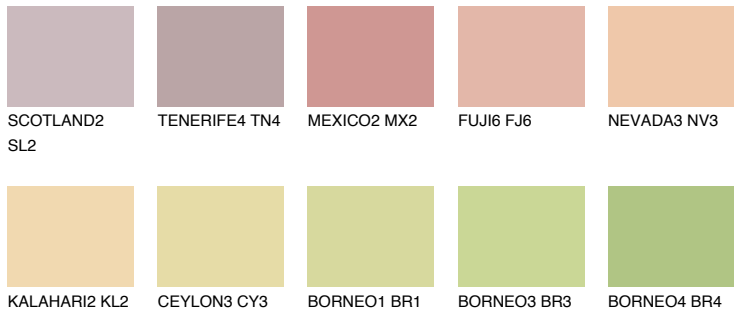

COLOUR DETAILS

BARBADOS2 BA2

61% TSR 65%

Matching colours

COLOURS

INTENSE

For more information on plasters and paints, go to www.ceresit.ee

*The presented colours refer to plasters and paints offered by Ceresit. Due to the use of digital techniques, the presented colours might not represent the original ones, thus they cannot be considered as a reliable colour presentation. We recommend checking the authentic colour samples.