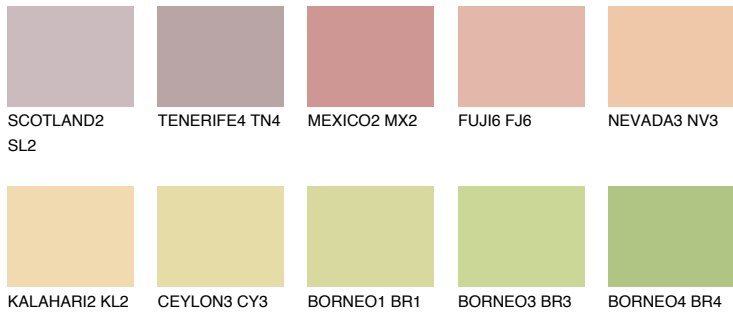

COLOUR DETAILS

BARBADOS2 BA2

61% TSR 65%

Matching colours

COLOURS

INTENSE

For more information on plasters and paints, go to www.ceresit.ee

*The presented colours refer to plasters and paints offered by Ceresit. Due to the use of digital techniques, the presented colours might not represent the original ones, thus they cannot be considered as a reliable colour presentation. We recommend checking the authentic colour samples.