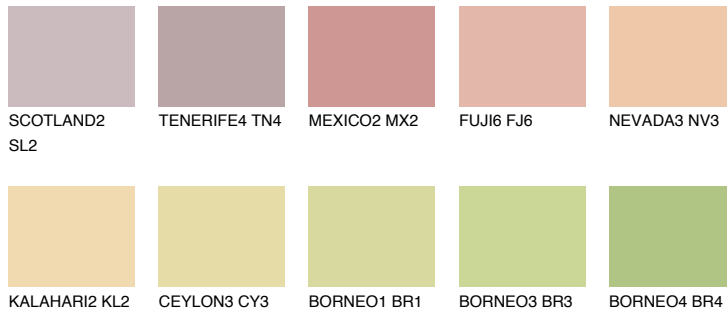

# COLOUR DETAILS

## BARBADOS2 BA2

61% TSR 65%

### Matching colours

#### COLOURS