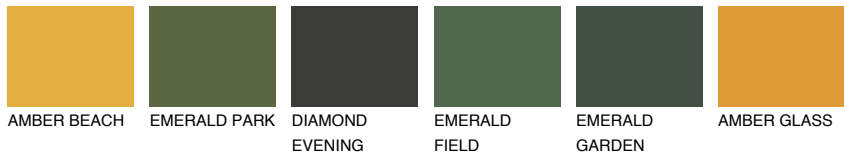

COLOUR DETAILS

BARBADOS2 BA2

61% TSR 65%

Matching colours

COLOURS

INTENSE

For more information on plasters and paints, go to www.ceresit.ee

*The presented colours refer to plasters and paints offered by Ceresit. Due to the use of digital techniques, the presented colours might not represent the original ones, thus they cannot be considered as a reliable colour presentation. We recommend checking the authentic colour samples.