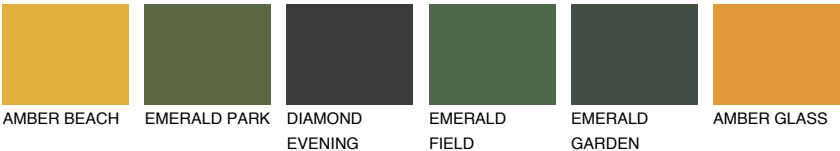

COLOUR DETAILS

BARBADOS2 BA2

61% TSR 65%

Matching colours

COLOURS

INTENSE

For more information on plasters and paints, go to www.ceresit.ee

*The presented colours refer to plasters and paints offered by Ceresit. Due to the use of digital techniques, the presented colours might not represent the original ones, thus they cannot be considered as a reliable colour presentation. We recommend checking the authentic colour samples.