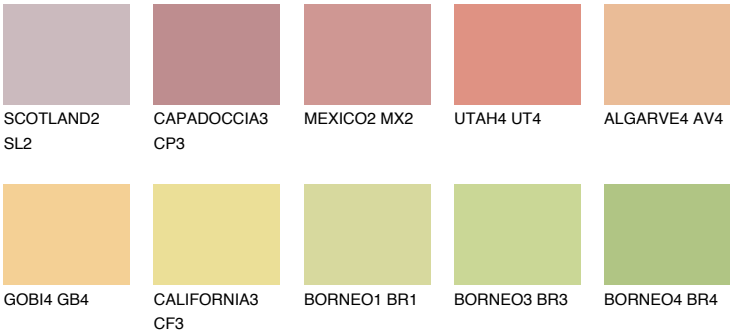

COLOUR DETAILS

BARBADOS3 BA3

56% TSR 62%

Matching colours

COLOURS

INTENSE

For more information on plasters and paints, go to www.ceresit.ee

*The presented colours refer to plasters and paints offered by Ceresit. Due to the use of digital techniques, the presented colours might not represent the original ones, thus they cannot be considered as a reliable colour presentation. We recommend checking the authentic colour samples.