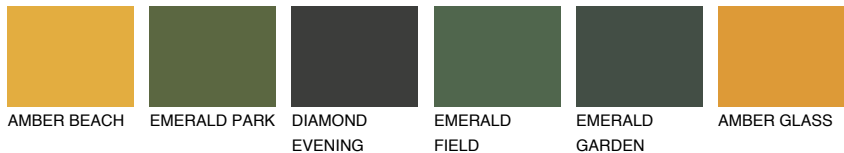

COLOUR DETAILS

BARBADOS3 BA3

56% TSR 62%

Matching colours

COLOURS

INTENSE

For more information on plasters and paints, go to www.ceresit.ee

*The presented colours refer to plasters and paints offered by Ceresit. Due to the use of digital techniques, the presented colours might not represent the original ones, thus they cannot be considered as a reliable colour presentation. We recommend checking the authentic colour samples.