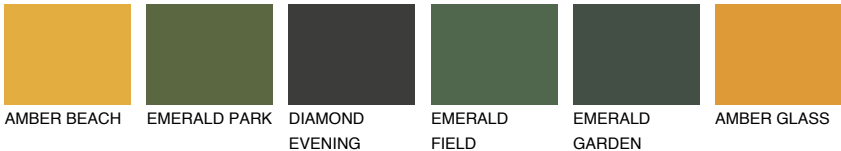

COLOUR DETAILS

BARBADOS3 BA3

56% TSR 62%

Matching colours

COLOURS

INTENSE

For more information on plasters and paints, go to www.ceresit.ee

*The presented colours refer to plasters and paints offered by Ceresit. Due to the use of digital techniques, the presented colours might not represent the original ones, thus they cannot be considered as a reliable colour presentation. We recommend checking the authentic colour samples.