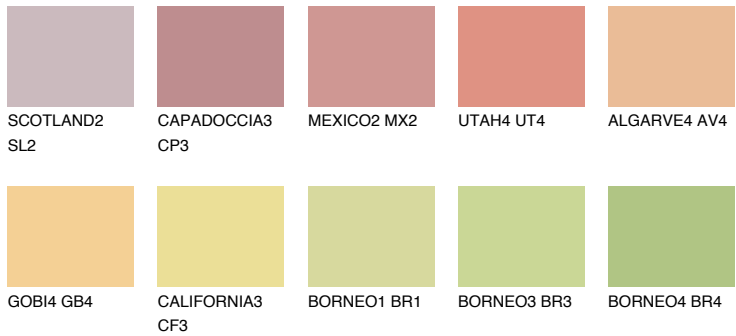

COLOUR DETAILS

BARBADOS3 BA3

56% TSR 62%

Matching colours

COLOURS

INTENSE

For more information on plasters and paints, go to www.ceresit.ee

*The presented colours refer to plasters and paints offered by Ceresit. Due to the use of digital techniques, the presented colours might not represent the original ones, thus they cannot be considered as a reliable colour presentation. We recommend checking the authentic colour samples.