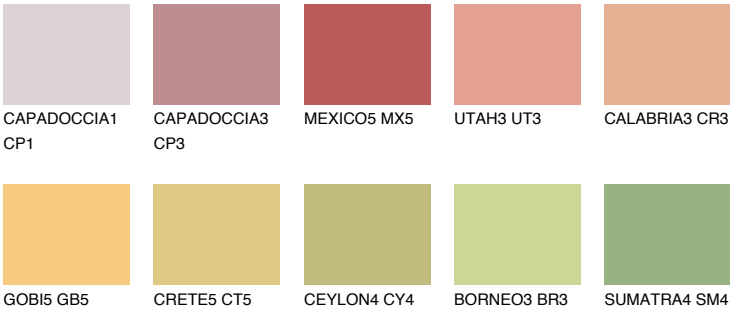

BARBADOS4 BA4

51% TSR 61%

Matching colours

COLOURS

INTENSE

For more information on plasters and paints, go to www.ceresit.ee

*The presented colours refer to plasters and paints offered by Ceresit. Due to the use of digital techniques, the presented colours might not represent the original ones, thus they cannot be considered as a reliable colour presentation. We recommend checking the authentic colour samples.