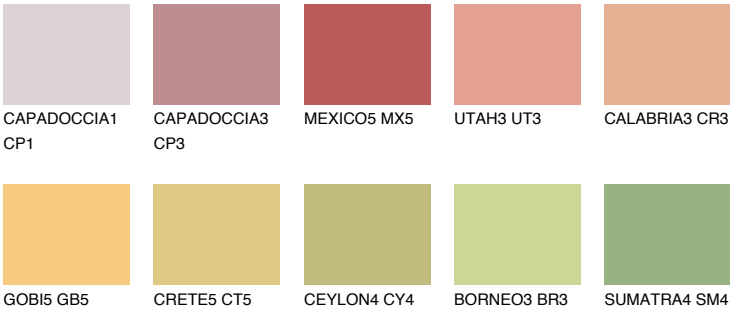

## BARBADOS4 BA4

51% **TSR** 61%

### Matching colours

#### COLOURS

#### INTENSE

For more information on plasters and paints, go to [www.ceresit.ee](http://www.ceresit.ee)

\*The presented colours refer to plasters and paints offered by Ceresit. Due to the use of digital techniques, the presented colours might not represent the original ones, thus they cannot be considered as a reliable colour presentation. We recommend checking the authentic colour samples.