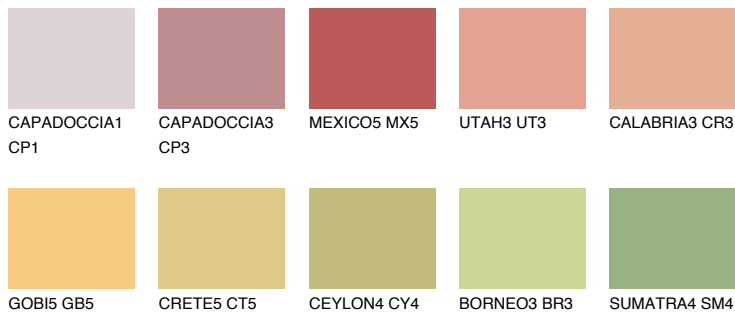

BARBADOS4 BA4

51% **TSR** 61%

Matching colours

COLOURS

INTENSE

For more information on plasters and paints, go to www.ceresit.ee

*The presented colours refer to plasters and paints offered by Ceresit. Due to the use of digital techniques, the presented colours might not represent the original ones, thus they cannot be considered as a reliable colour presentation. We recommend checking the authentic colour samples.