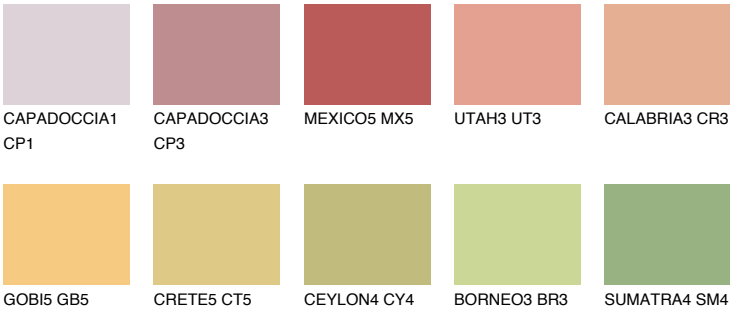

BARBADOS4 BA4

51% **TSR** 61%

Matching colours

COLOURS

INTENSE

For more information on plasters and paints, go to www.ceresit.ee

*The presented colours refer to plasters and paints offered by Ceresit. Due to the use of digital techniques, the presented colours might not represent the original ones, thus they cannot be considered as a reliable colour presentation. We recommend checking the authentic colour samples.