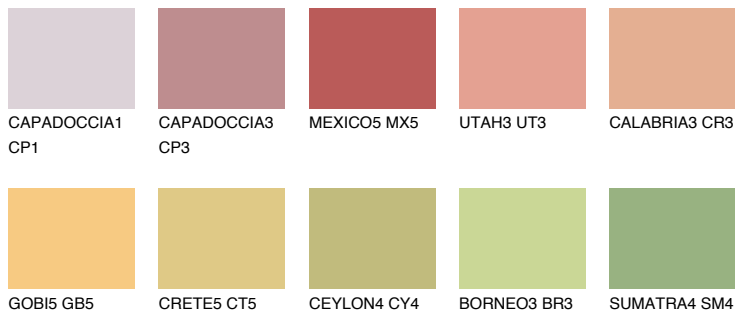

# COLOUR DETAILS

## BARBADOS4 BA4

51% TSR 61%

### Matching colours

#### COLOURS