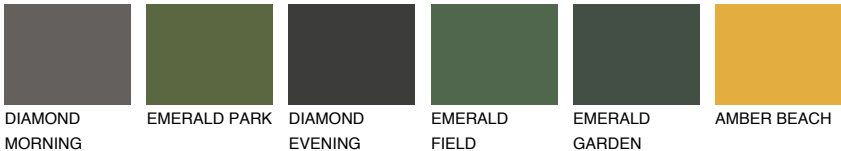

BARBADOS5 BA5

48% TSR 61%

Matching colours

COLOURS

INTENSE

For more information on plasters and paints, go to www.ceresit.ee

*The presented colours refer to plasters and paints offered by Ceresit. Due to the use of digital techniques, the presented colours might not represent the original ones, thus they cannot be considered as a reliable colour presentation. We recommend checking the authentic colour samples.