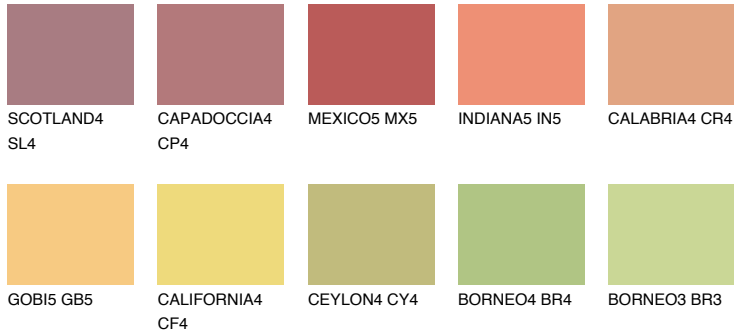

COLOUR DETAILS

BARBADOS5 BA5

48% TSR 61%

Matching colours

COLOURS

INTENSE

For more information on plasters and paints, go to www.ceresit.ee

*The presented colours refer to plasters and paints offered by Ceresit. Due to the use of digital techniques, the presented colours might not represent the original ones, thus they cannot be considered as a reliable colour presentation. We recommend checking the authentic colour samples.