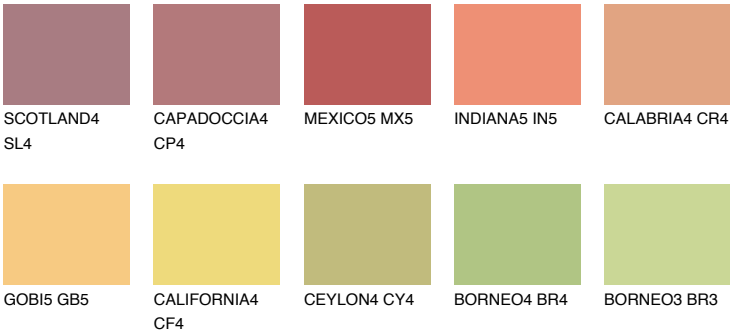

BARBADOS5 BA5

48% TSR 61%

Matching colours

COLOURS

INTENSE

For more information on plasters and paints, go to www.ceresit.ee

*The presented colours refer to plasters and paints offered by Ceresit. Due to the use of digital techniques, the presented colours might not represent the original ones, thus they cannot be considered as a reliable colour presentation. We recommend checking the authentic colour samples.