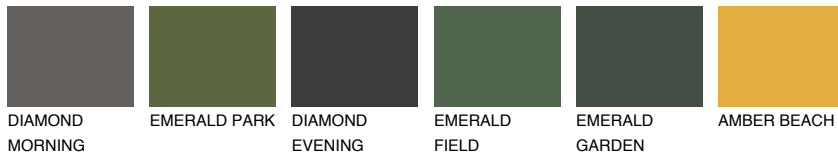

COLOUR DETAILS

BARBADOS5 BA5

48% TSR 61%

Matching colours

COLOURS

INTENSE

For more information on plasters and paints, go to www.ceresit.ee

*The presented colours refer to plasters and paints offered by Ceresit. Due to the use of digital techniques, the presented colours might not represent the original ones, thus they cannot be considered as a reliable colour presentation. We recommend checking the authentic colour samples.