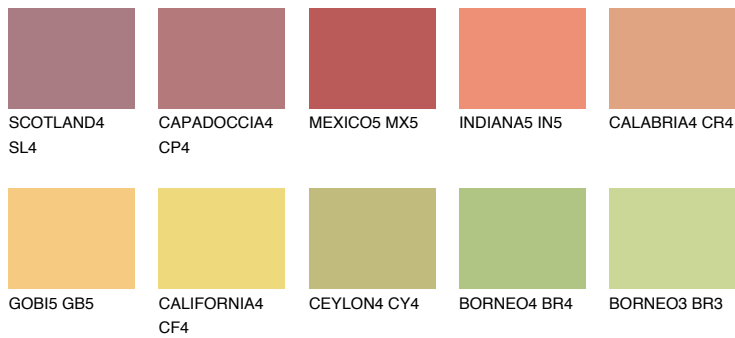

# COLOUR DETAILS

## BARBADOS5 BA5

48% TSR 61%

### Matching colours

#### COLOURS