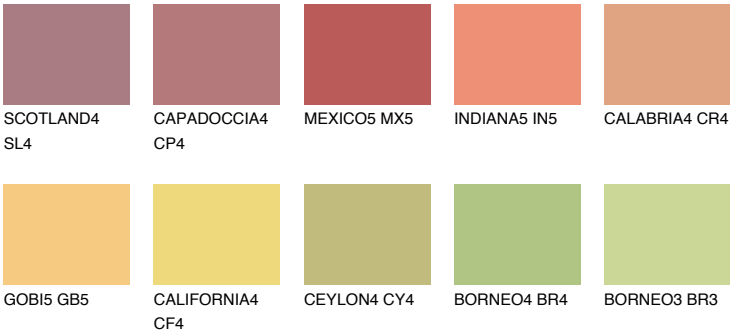

BARBADOS5 BA5

48% **TSR** 61%

Matching colours

COLOURS

INTENSE

For more information on plasters and paints, go to www.ceresit.ee

*The presented colours refer to plasters and paints offered by Ceresit. Due to the use of digital techniques, the presented colours might not represent the original ones, thus they cannot be considered as a reliable colour presentation. We recommend checking the authentic colour samples.