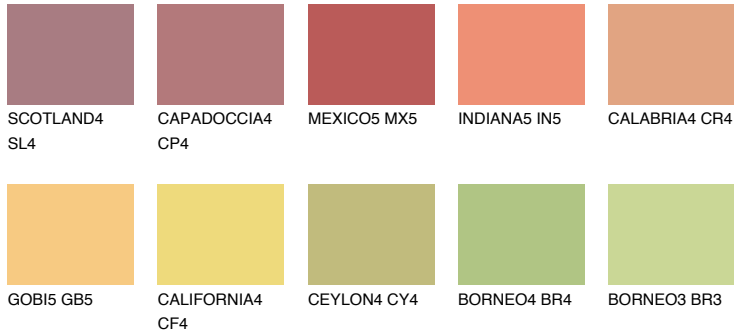

# COLOUR DETAILS

## BARBADOS5 BA5

48% TSR 61%

### Matching colours

#### COLOURS