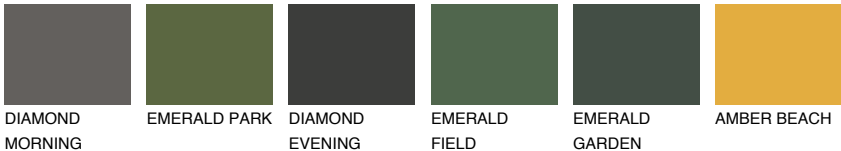

BARBADOS5 BA5

48% **TSR** 61%

Matching colours

COLOURS

INTENSE

For more information on plasters and paints, go to www.ceresit.ee

*The presented colours refer to plasters and paints offered by Ceresit. Due to the use of digital techniques, the presented colours might not represent the original ones, thus they cannot be considered as a reliable colour presentation. We recommend checking the authentic colour samples.