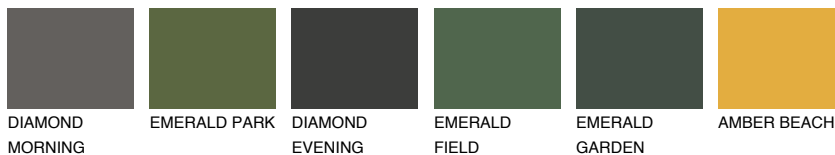

COLOUR DETAILS

BARBADOS5 BA5

48% TSR 61%

Matching colours

COLOURS

INTENSE

For more information on plasters and paints, go to www.ceresit.ee

*The presented colours refer to plasters and paints offered by Ceresit. Due to the use of digital techniques, the presented colours might not represent the original ones, thus they cannot be considered as a reliable colour presentation. We recommend checking the authentic colour samples.