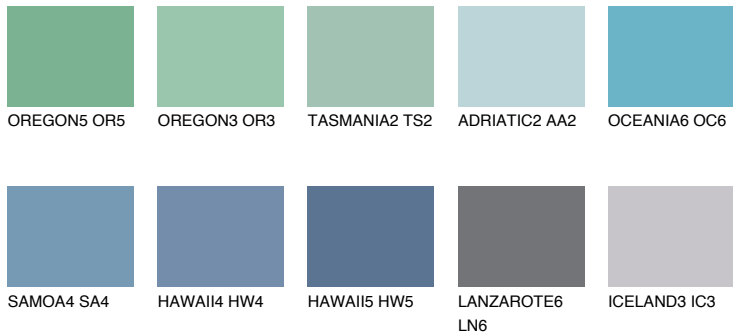

COLOUR DETAILS

TAHITI3 TH3

☀ 35% **TSR** 40%

Matching colours

COLOURS

INTENSE

For more information on plasters and paints, go to www.ceresit.ee

*The presented colours refer to plasters and paints offered by Ceresit. Due to the use of digital techniques, the presented colours might not represent the original ones, thus they cannot be considered as a reliable colour presentation. We recommend checking the authentic colour samples.