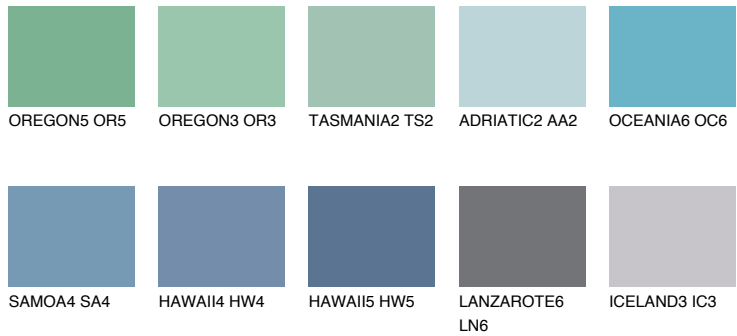

COLOUR DETAILS

TAHITI3 TH3

☀ 35% **TSR 40%**

Matching colours

COLOURS

INTENSE

For more information on plasters and paints, go to www.ceresit.ee

*The presented colours refer to plasters and paints offered by Ceresit. Due to the use of digital techniques, the presented colours might not represent the original ones, thus they cannot be considered as a reliable colour presentation. We recommend checking the authentic colour samples.