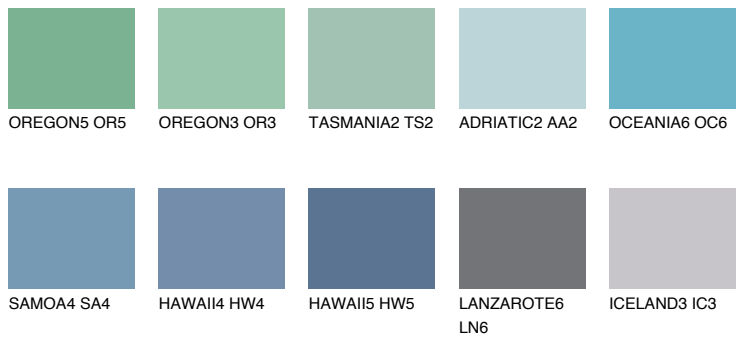

COLOUR DETAILS

TAHITI3 TH3

☀ 35% **TSR** 40%

Matching colours

COLOURS

INTENSE

For more information on plasters and paints, go to www.ceresit.ee

*The presented colours refer to plasters and paints offered by Ceresit. Due to the use of digital techniques, the presented colours might not represent the original ones, thus they cannot be considered as a reliable colour presentation. We recommend checking the authentic colour samples.