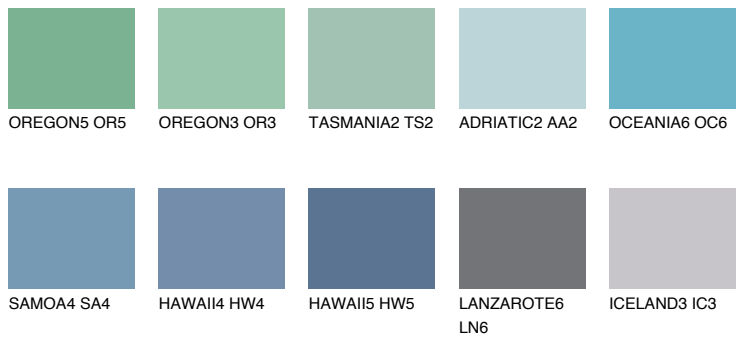

COLOUR DETAILS

TAHITI3 TH3

☀ 35% **TSR 40%**

Matching colours

COLOURS

INTENSE

For more information on plasters and paints, go to www.ceresit.ee

*The presented colours refer to plasters and paints offered by Ceresit. Due to the use of digital techniques, the presented colours might not represent the original ones, thus they cannot be considered as a reliable colour presentation. We recommend checking the authentic colour samples.