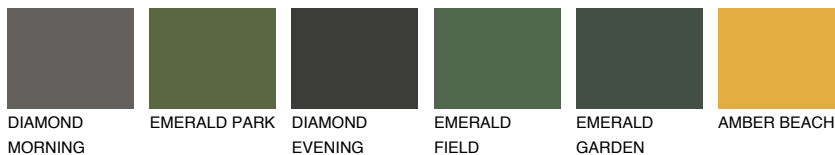

COLOUR DETAILS

BARBADOS6 BA6

44% TSR 60%

Matching colours

COLOURS

INTENSE

For more information on plasters and paints, go to www.ceresit.ee

*The presented colours refer to plasters and paints offered by Ceresit. Due to the use of digital techniques, the presented colours might not represent the original ones, thus they cannot be considered as a reliable colour presentation. We recommend checking the authentic colour samples.