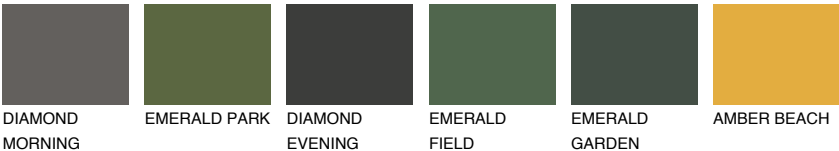

COLOUR DETAILS

BARBADOS6 BA6

44% TSR 60%

Matching colours

COLOURS

INTENSE

For more information on plasters and paints, go to www.ceresit.ee

*The presented colours refer to plasters and paints offered by Ceresit. Due to the use of digital techniques, the presented colours might not represent the original ones, thus they cannot be considered as a reliable colour presentation. We recommend checking the authentic colour samples.