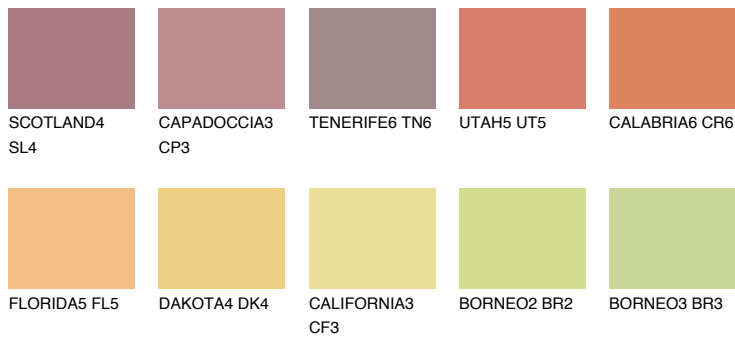

COLOUR DETAILS

BARBADOS6 BA6

44% TSR 60%

Matching colours

COLOURS

INTENSE

For more information on plasters and paints, go to www.ceresit.ee

*The presented colours refer to plasters and paints offered by Ceresit. Due to the use of digital techniques, the presented colours might not represent the original ones, thus they cannot be considered as a reliable colour presentation. We recommend checking the authentic colour samples.