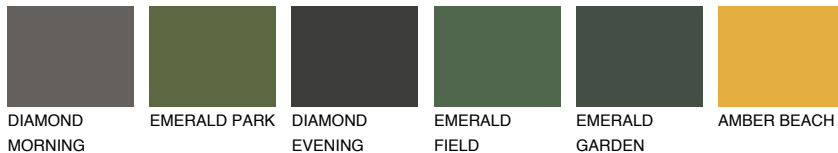

COLOUR DETAILS

BARBADOS6 BA6

44% TSR 60%

Matching colours

COLOURS

INTENSE

For more information on plasters and paints, go to www.ceresit.ee

*The presented colours refer to plasters and paints offered by Ceresit. Due to the use of digital techniques, the presented colours might not represent the original ones, thus they cannot be considered as a reliable colour presentation. We recommend checking the authentic colour samples.