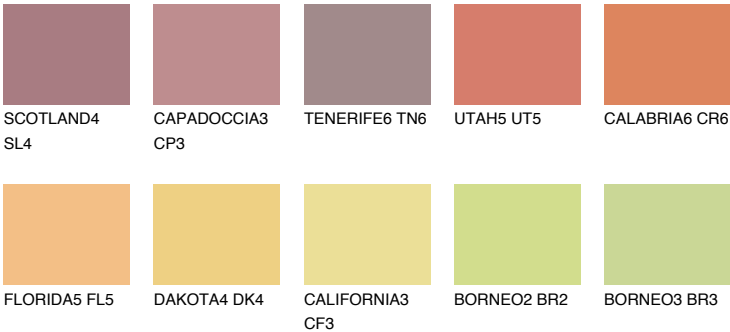

COLOUR DETAILS

BARBADOS6 BA6

44% TSR 60%

Matching colours

COLOURS

INTENSE

For more information on plasters and paints, go to www.ceresit.ee

*The presented colours refer to plasters and paints offered by Ceresit. Due to the use of digital techniques, the presented colours might not represent the original ones, thus they cannot be considered as a reliable colour presentation. We recommend checking the authentic colour samples.