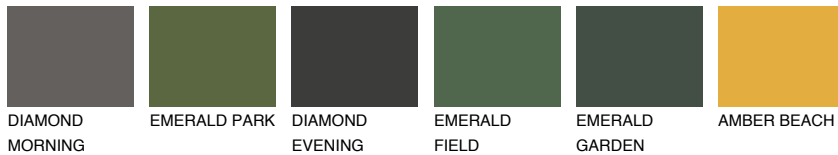

COLOUR DETAILS

BARBADOS6 BA6

44% TSR 60%

Matching colours

COLOURS

INTENSE

For more information on plasters and paints, go to www.ceresit.ee

*The presented colours refer to plasters and paints offered by Ceresit. Due to the use of digital techniques, the presented colours might not represent the original ones, thus they cannot be considered as a reliable colour presentation. We recommend checking the authentic colour samples.