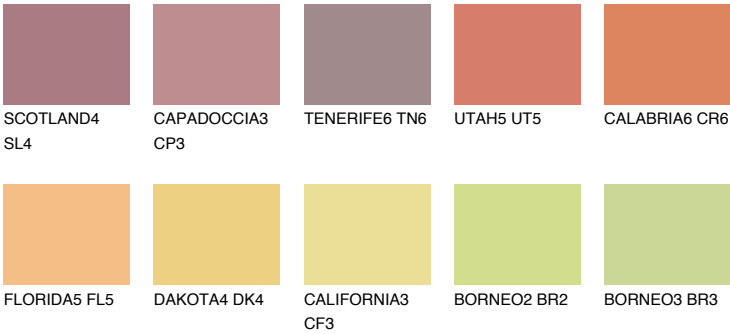

COLOUR DETAILS

BARBADOS6 BA6

44% TSR 60%

Matching colours

COLOURS

INTENSE

For more information on plasters and paints, go to www.ceresit.ee

*The presented colours refer to plasters and paints offered by Ceresit. Due to the use of digital techniques, the presented colours might not represent the original ones, thus they cannot be considered as a reliable colour presentation. We recommend checking the authentic colour samples.