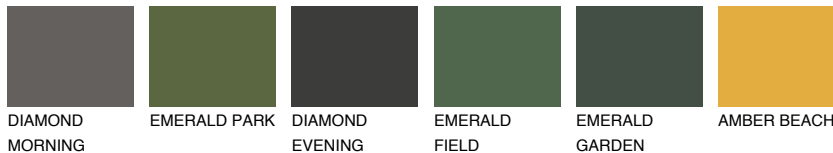

COLOUR DETAILS

BARBADOS6 BA6

44% TSR 60%

Matching colours

COLOURS

INTENSE

For more information on plasters and paints, go to www.ceresit.ee

*The presented colours refer to plasters and paints offered by Ceresit. Due to the use of digital techniques, the presented colours might not represent the original ones, thus they cannot be considered as a reliable colour presentation. We recommend checking the authentic colour samples.