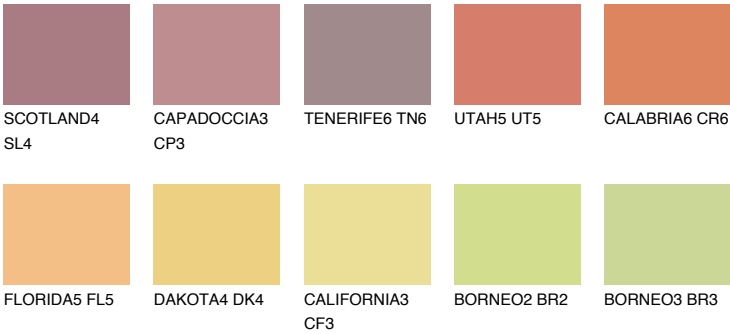

# COLOUR DETAILS

## BARBADOS6 BA6

44% TSR 60%

### Matching colours

#### COLOURS