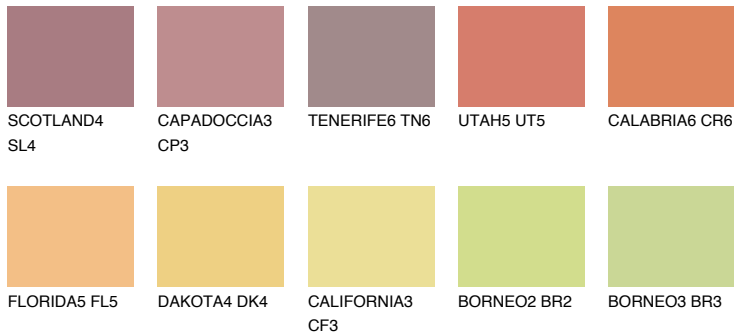

COLOUR DETAILS

BARBADOS6 BA6

44% TSR 60%

Matching colours

COLOURS

INTENSE

For more information on plasters and paints, go to www.ceresit.ee

*The presented colours refer to plasters and paints offered by Ceresit. Due to the use of digital techniques, the presented colours might not represent the original ones, thus they cannot be considered as a reliable colour presentation. We recommend checking the authentic colour samples.