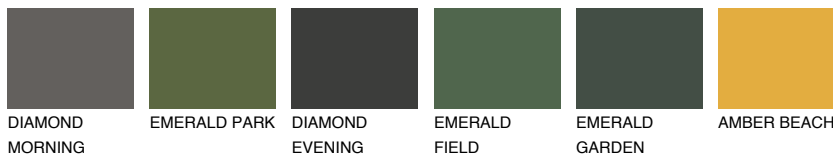

COLOUR DETAILS

BARBADOS6 BA6

44% TSR 60%

Matching colours

COLOURS

INTENSE

For more information on plasters and paints, go to www.ceresit.ee

*The presented colours refer to plasters and paints offered by Ceresit. Due to the use of digital techniques, the presented colours might not represent the original ones, thus they cannot be considered as a reliable colour presentation. We recommend checking the authentic colour samples.