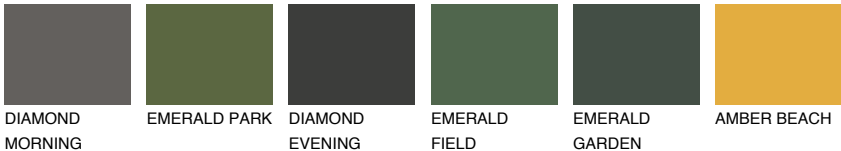

COLOUR DETAILS

BARBADOS6 BA6

44% TSR 60%

Matching colours

COLOURS

INTENSE

For more information on plasters and paints, go to www.ceresit.ee

*The presented colours refer to plasters and paints offered by Ceresit. Due to the use of digital techniques, the presented colours might not represent the original ones, thus they cannot be considered as a reliable colour presentation. We recommend checking the authentic colour samples.