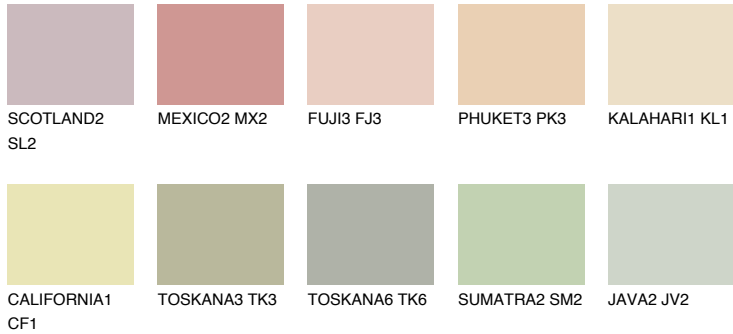

COLOUR DETAILS

FLORIDA1 FL1

74% TSR 69%

Matching colours

COLOURS

INTENSE

For more information on plasters and paints, go to www.ceresit.ee

*The presented colours refer to plasters and paints offered by Ceresit. Due to the use of digital techniques, the presented colours might not represent the original ones, thus they cannot be considered as a reliable colour presentation. We recommend checking the authentic colour samples.