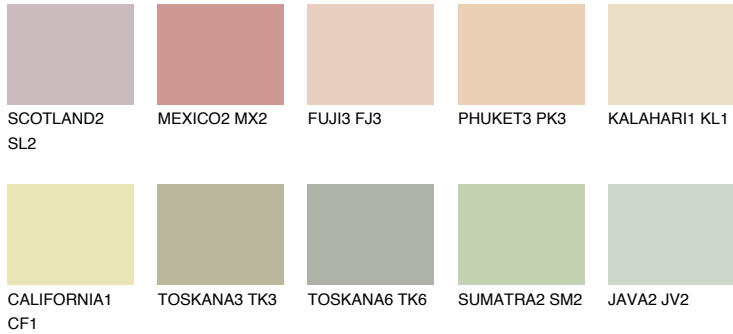

# COLOUR DETAILS

### Matching colours

#### COLOURS

#### INTENSE

For more information on plasters and paints, go to [www.ceresit.ee](http://www.ceresit.ee)

\*The presented colours refer to plasters and paints offered by Ceresit. Due to the use of digital techniques, the presented colours might not represent the original ones, thus they cannot be considered as a reliable colour presentation. We recommend checking the authentic colour samples.