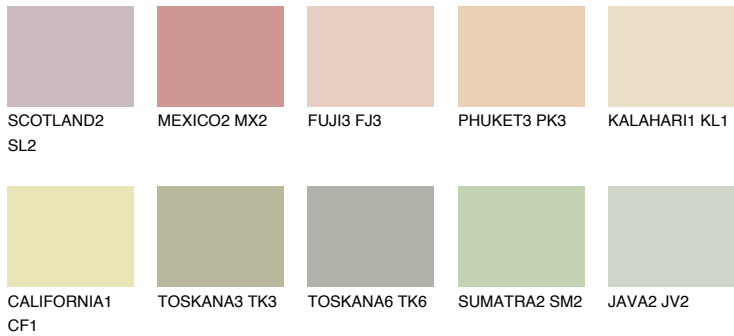

# COLOUR DETAILS

### Matching colours

#### COLOURS

#### INTENSE

For more information on plasters and paints, go to [www.ceresit.ee](http://www.ceresit.ee)

\*The presented colours refer to plasters and paints offered by Ceresit. Due to the use of digital techniques, the presented colours might not represent the original ones, thus they cannot be considered as a reliable colour presentation. We recommend checking the authentic colour samples.