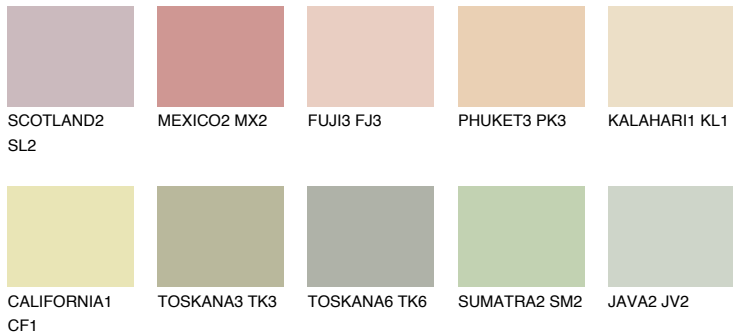

COLOUR DETAILS

FLORIDA1 FL1

74% TSR 69%

Matching colours

COLOURS

INTENSE

For more information on plasters and paints, go to www.ceresit.ee

*The presented colours refer to plasters and paints offered by Ceresit. Due to the use of digital techniques, the presented colours might not represent the original ones, thus they cannot be considered as a reliable colour presentation. We recommend checking the authentic colour samples.